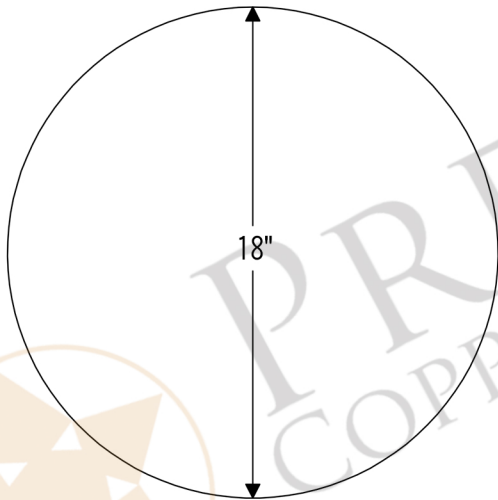

PREMIER  
COPPER PRODUCTS

MODEL NUMBER: LS18DB

- \* Description: 18" Hand Hammered Copper Lazy Susan
- \* Outer Dimension: 18" x 18" x 1"
- \* Finish: Oil Rubbed Bronze
- \* Easy To Clean and Maintain
- \* Includes Premium Swivel Base