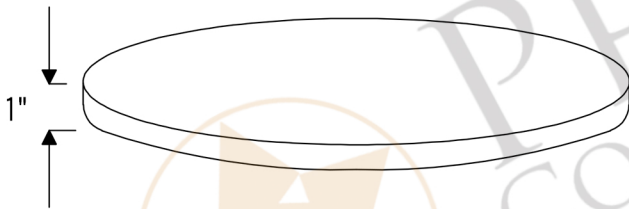

PREMIER  
COPPER PRODUCTS

MODEL NUMBER: LS18DB

- \* Description: 18" Hand Hammered Copper Lazy Susan
- \* Outer Dimension: 18" x 18" x 1"
- \* Finish: Oil Rubbed Bronze
- \* Easy To Clean and Maintain
- \* Includes Premium Swivel Base