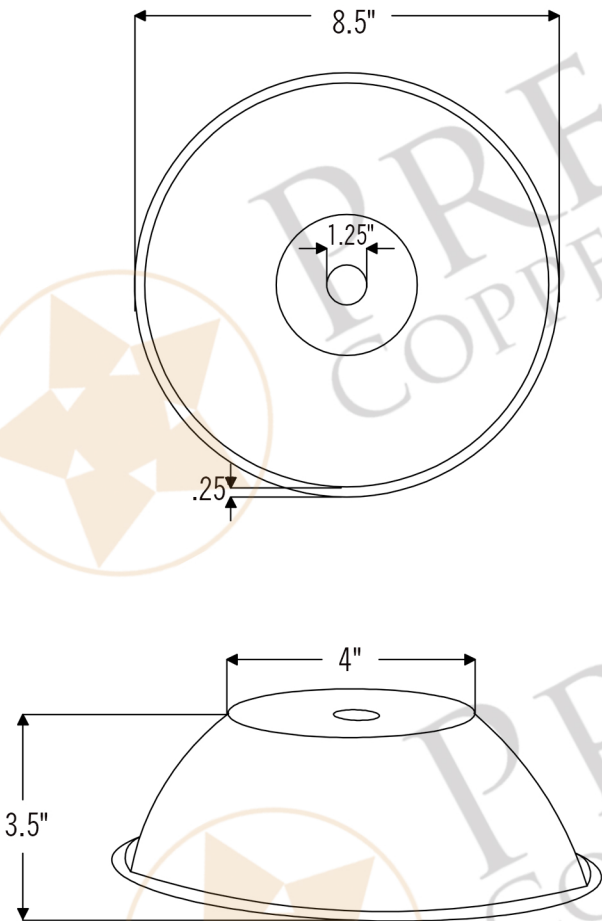

PREMIER
COPPER PRODUCTS

MODEL NUMBER: L200DB

- * Description: Hand Hammered Copper 8.5" Dome Pendant Light
- * Outer Dimension: 8.5" x 3.5"
- * Finish: Oil Rubbed Bronze
- * Rim: Copper Wrapped Wire
- * Material Gauge: 18
- * Adjustable Cord Length Max: 53"
- * Canopy Dimensions: 4.25" Round
- * Canopy Plate and Cord Color: Matte Black
- * Mounting: Ceiling Mount
- * Bulb Type: E12 Candelabra 60 watt max (not included)
- * Certifications: UL Approved