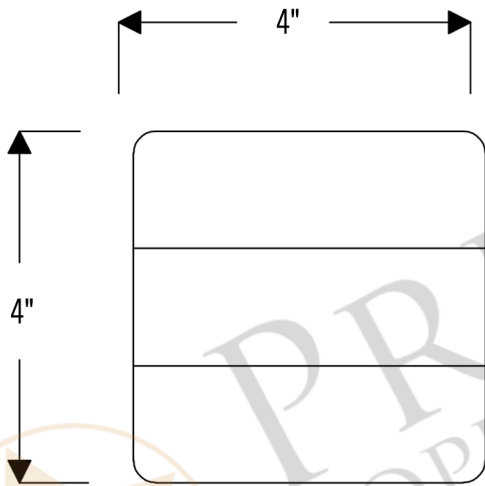

PREMIER
COPPER PRODUCTS

MODEL NUMBER: T4DBL

- * Description: 4" x 4" Hammered Copper Tile with Linear Design
- * Outer Dimension: 4" x 4"
- * Finish: Oil Rubbed Bronze

THIS PRODUCT IS HAND CRAFTED, SMALL VARIANCES IN COLOR AND SIZE MAY OCCUR.
PREMIER COPPER PRODUCTS DOES NOT SUGGEST CUTTING THE TILES.