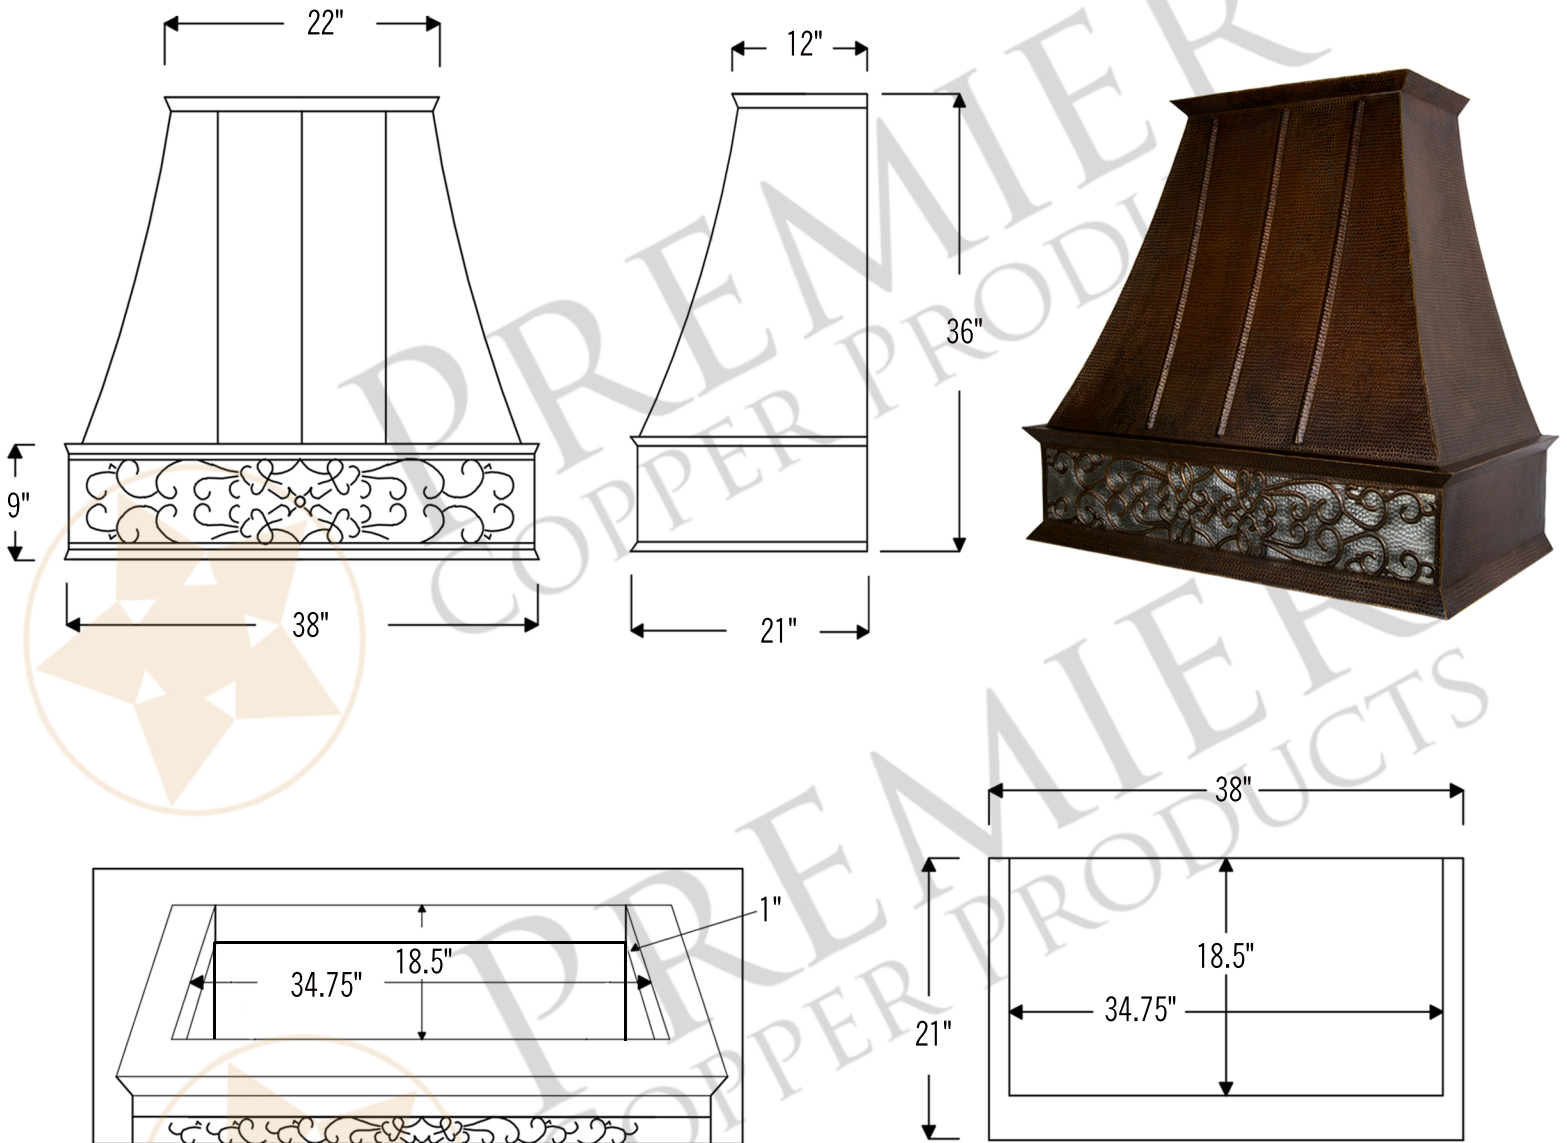

MODEL NUMBER: HV-EURO38S-NB-C2036BP

- * Description: 38 Inch 735 CFM Hand Hammered Copper Wall Mounted Euro Range Hood with Nickel Background Scroll Design with Screen Filters
- * Outer Dimension: 38" x 21" x 36"
- * Top Dimension: 22" x 12"
- * Bottom Dimension: 38" x 21"
- * Bottom Opening Dimension: 34.75" x 18.5"
- * Skirt Height: 9"
- * Finish: Oil Rubbed Bronze and Nickel
- * Design: Scroll with Nickel Background

THIS PRODUCT IS HAND CRAFTED, SMALL VARIANCES IN COLOR AND SIZE MAY OCCUR.
DO NOT MAKE ANY INSTALLATION CUTS UNTIL YOU RECEIVE YOUR ITEM(S).

- * Description: 38 Inch 735 CFM Hand Hammered Copper Wall Mounted Euro
- * Insert Model Number: C2036BP
- * Insert Description: 735 CFM, 1.5 - 4.6 Sones, Variable Controls, Dual Centrifugal Blowers, Aluminum Mesh Filters
- * Insert Duct: Single 7" Round Vent Opening
- * Insert Lighting: LED Bulbs Included / *Lights Located on Front Panel*
- * Filter: Aluminum Mesh
- * Insert Finish: Stainless Steel

POWERED LINER SPECIFICATIONS

3/4" Flange for perfect fit.

SEVEN YEAR, IN HOME, LIMITED WARRANTY ON INSERT, THE BEST IN THE INDUSTRY!

Please visit ImperialHoods.com to view the details on their warranty.

All dimensions on inserts are (+/-) 1/8" and are subject to change. Drawings are not to scale.