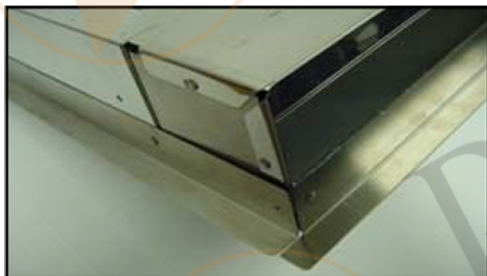

MODEL NUMBER: HV-EURO38S-NB-C2036BP

- * Description: 38 Inch 735 CFM Hand Hammered Copper Wall Mounted Euro Range Hood with Nickel Background Scroll Design with Screen Filters
- * Outer Dimension: 38" x 21" x 36"
- * Top Dimension: 22" x 12"
- * Bottom Dimension: 38" x 21"
- * Bottom Opening Dimension: 34.75" x 18.5"
- * Skirt Height: 9"
- * Finish: Oil Rubbed Bronze and Nickel
- * Design: Scroll with Nickel Background

THIS PRODUCT IS HAND CRAFTED, SMALL VARIANCES IN COLOR AND SIZE MAY OCCUR.
DO NOT MAKE ANY INSTALLATION CUTS UNTIL YOU RECEIVE YOUR ITEM(S).

- * Description: 38 Inch 735 CFM Hand Hammered Copper Wall Mounted Euro
- * Insert Model Number: C2036BP
- * Insert Description: 735 CFM, 1.5 - 4.6 Sones, Variable Controls, Dual Centrifugal Blowers, Aluminum Mesh Filters
- * Insert Duct: Single 7" Round Vent Opening
- * Insert Lighting: LED Bulbs Included / *Lights Located on Front Panel*
- * Filter: Aluminum Mesh
- * Insert Finish: Stainless Steel

POWERED LINER SPECIFICATIONS

3/4" Flange for perfect fit.

SEVEN YEAR, IN HOME, LIMITED WARRANTY ON INSERT, THE BEST IN THE INDUSTRY!

Please visit ImperialHoods.com to view the details on their warranty.

All dimensions on inserts are (+/-) 1/8" and are subject to change. Drawings are not to scale.