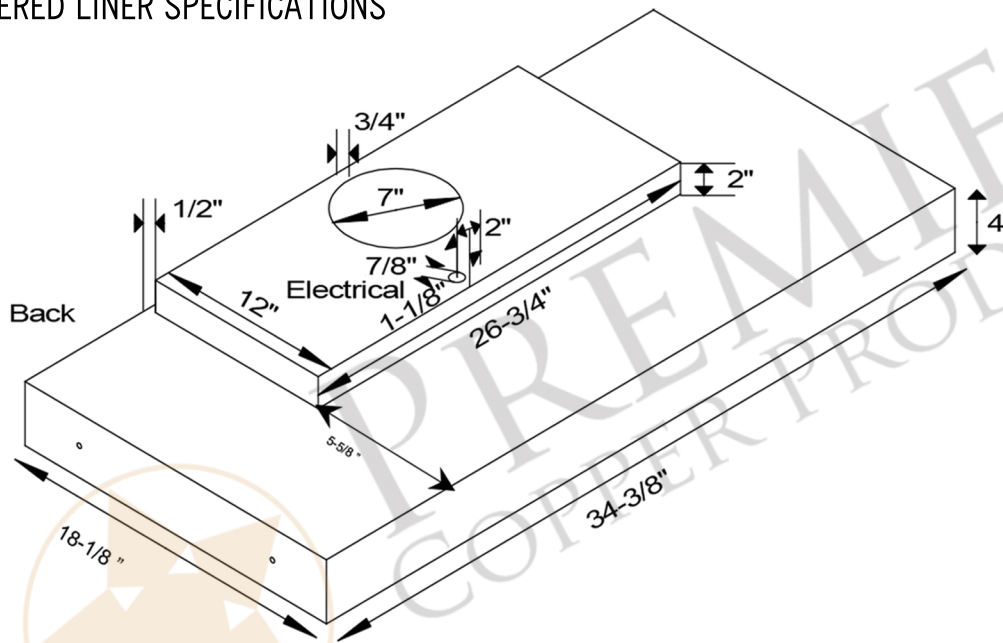

MODEL NUMBER: HV-EURO38S-NB-C2036BP

- * Description: 38 Inch 735 CFM Hand Hammered Copper Wall Mounted Euro Range Hood with Nickel Background Scroll Design with Screen Filters
- * Outer Dimension: 38" x 21" x 36"
- * Top Dimension: 22" x 12"
- * Bottom Dimension: 38" x 21"
- * Bottom Opening Dimension: 34.75" x 18.5"
- * Skirt Height: 9"
- * Finish: Oil Rubbed Bronze and Nickel
- * Design: Scroll with Nickel Background

THIS PRODUCT IS HAND CRAFTED, SMALL VARIANCES IN COLOR AND SIZE MAY OCCUR.
DO NOT MAKE ANY INSTALLATION CUTS UNTIL YOU RECEIVE YOUR ITEM(S).

- * Description: 38 Inch 735 CFM Hand Hammered Copper Wall Mounted Euro
- * Insert Model Number: C2036BP
- * Insert Description: 735 CFM, 1.5 - 4.6 Sones, Variable Controls, Dual Centrifugal Blowers, Aluminum Mesh Filters
- * Insert Duct: Single 7" Round Vent Opening
- * Insert Lighting: LED Bulbs Included / *Lights Located on Front Panel*
- * Filter: Aluminum Mesh
- * Insert Finish: Stainless Steel

POWERED LINER SPECIFICATIONS

3/4" Flange for perfect fit.

SEVEN YEAR, IN HOME, LIMITED WARRANTY ON INSERT, THE BEST IN THE INDUSTRY!

Please visit ImperialHoods.com to view the details on their warranty.

All dimensions on inserts are (+/-) 1/8" and are subject to change. Drawings are not to scale.