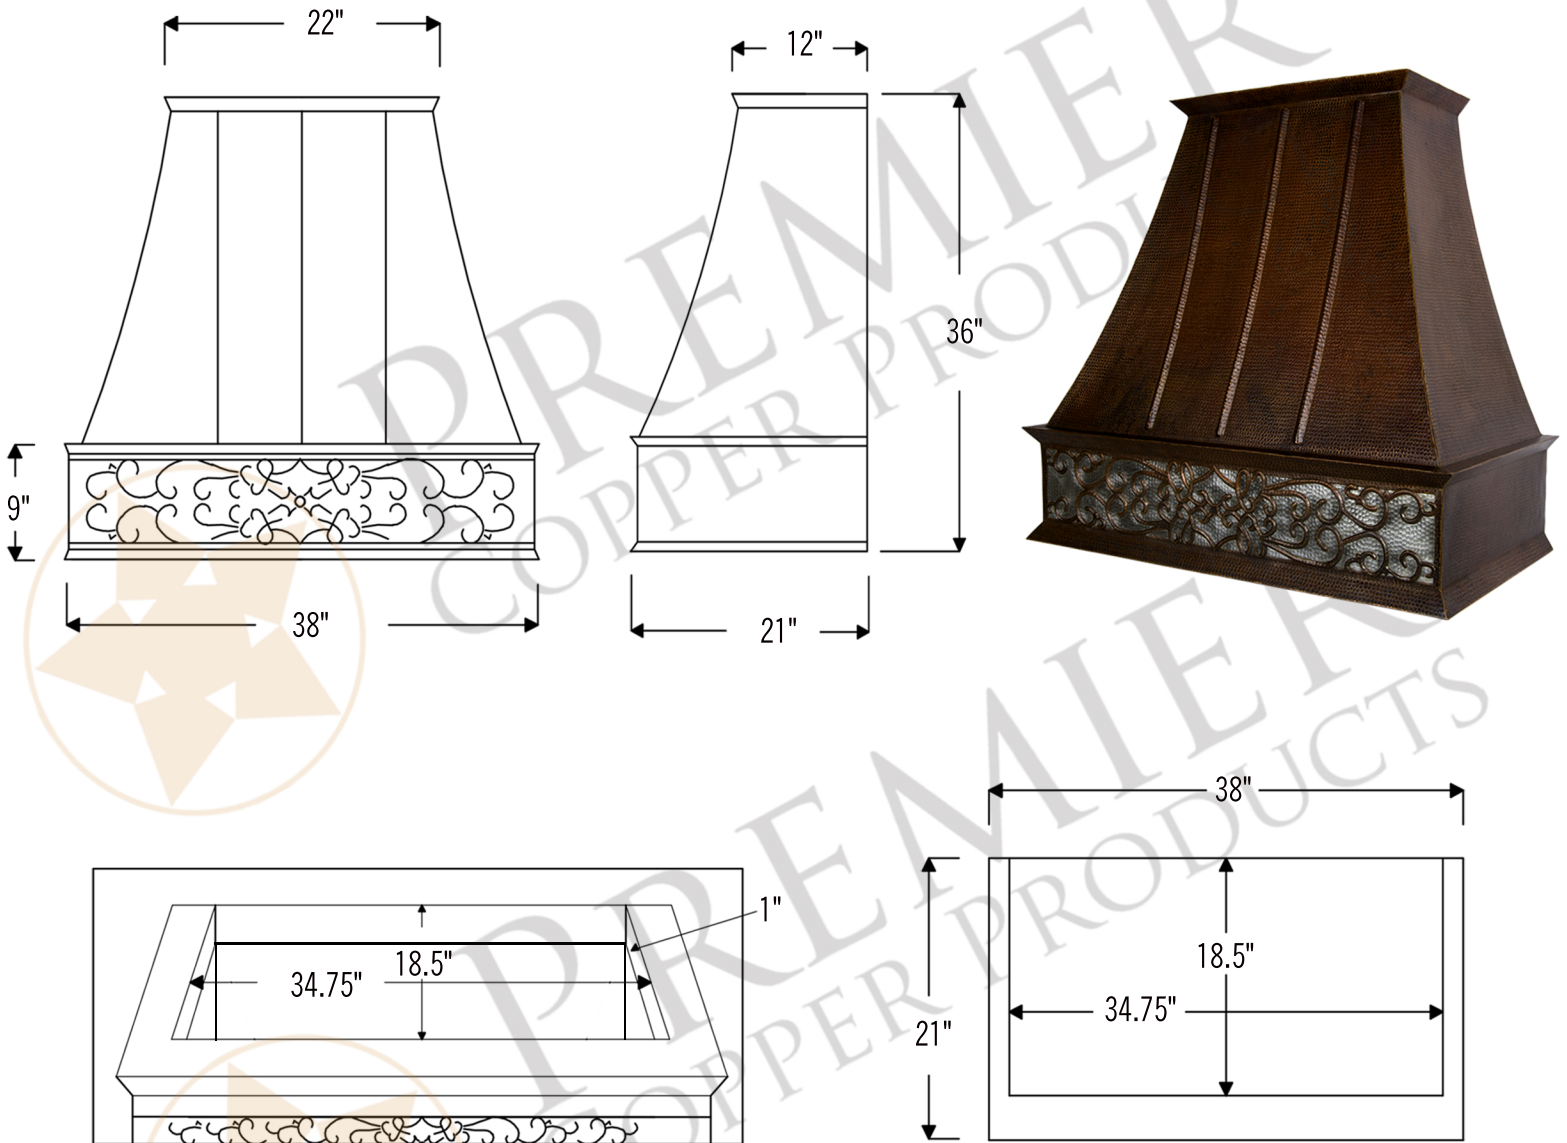

MODEL NUMBER: HV-EURO38S-NB-C2036BP1-TWSB

- * Description: 38 Inch 1250 CFM Hand Hammered Copper Wall Mounted Euro Range Hood with Nickel Background Scroll Design with Slim Baffle Filters
- * Outer Dimension: 38" x 21" x 36"
- * Top Dimension: 22" x 12"
- * Bottom Dimension: 38" x 21"
- * Bottom Opening Dimension: 34.75" x 18.5"
- * Skirt Height: 9"
- * Finish: Oil Rubbed Bronze and Nickel
- * Design: Scroll with Nickel Background

THIS PRODUCT IS HAND CRAFTED, SMALL VARIANCES IN COLOR AND SIZE MAY OCCUR.
DO NOT MAKE ANY INSTALLATION CUTS UNTIL YOU RECEIVE YOUR ITEM(S).

- * Description: 38 Inch 1250 CFM Hand Hammered Copper Wall Mounted Euro Range Hood with Nickel Background Scroll Design with Slim Baffle Filters
- * Insert Model Number: C2036BP1-TWSB
- * Insert Description: 1250 CFM, 1.5 -4.6 Sones, Variable Controls, Twin Centrifugal Blowers, Heat Controlled Thermostat
- * Insert Duct: **Two 7" Round Vent Opening**
- * Insert Lighting: LED Bulbs Included / *Lights Located on Front Panel*
- * Filter: Slim Baffle Filter
- * Insert Finish: Stainless Steel

POWERED LINER SPECIFICATIONS

3/4" Flange for perfect fit.

SEVEN YEAR, IN HOME, LIMITED WARRANTY ON INSERT, THE BEST IN THE INDUSTRY!

Please visit ImperialHoods.com to view the details on their warranty.

All dimensions on inserts are (+/-) 1/8" and are subject to change. Drawings are not to scale.