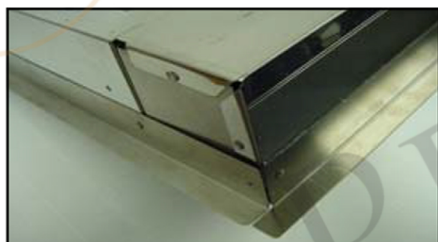

MODEL NUMBER: HV-EURO38S-NB-C2036BP1-TWSB

- * Description: 38 Inch 1250 CFM Hand Hammered Copper Wall Mounted Euro Range Hood with Nickel Background Scroll Design with Slim Baffle Filters
- * Outer Dimension: 38" x 21" x 36"
- * Top Dimension: 22" x 12"
- * Bottom Dimension: 38" x 21"
- * Bottom Opening Dimension: 34.75" x 18.5"
- * Skirt Height: 9"
- * Finish: Oil Rubbed Bronze and Nickel
- * Design: Scroll with Nickel Background

THIS PRODUCT IS HAND CRAFTED, SMALL VARIANCES IN COLOR AND SIZE MAY OCCUR.
DO NOT MAKE ANY INSTALLATION CUTS UNTIL YOU RECEIVE YOUR ITEM(S).

- * Description: 38 Inch 1250 CFM Hand Hammered Copper Wall Mounted Euro Range Hood with Nickel Background Scroll Design with Slim Baffle Filters
- * Insert Model Number: C2036BP1-TWSB
- * Insert Description: 1250 CFM, 1.5 -4.6 Sones, Variable Controls, Twin Centrifugal Blowers, Heat Controlled Thermostat
- * Insert Duct: **Two 7" Round Vent Opening**
- * Insert Lighting: LED Bulbs Included / *Lights Located on Front Panel*
- * Filter: Slim Baffle Filter
- * Insert Finish: Stainless Steel

POWERED LINER SPECIFICATIONS

3/4" Flange for perfect fit.

SEVEN YEAR, IN HOME, LIMITED WARRANTY ON INSERT, THE BEST IN THE INDUSTRY!

Please visit ImperialHoods.com to view the details on their warranty.

All dimensions on inserts are (+/-) 1/8" and are subject to change. Drawings are not to scale.