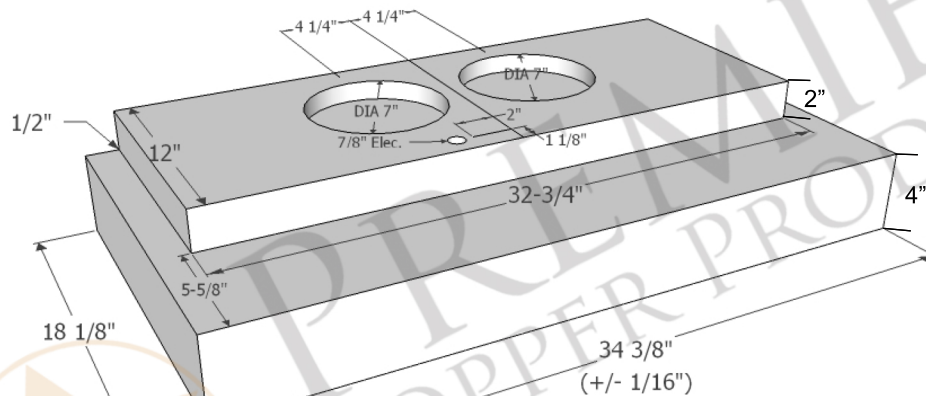

MODEL NUMBER: HV-EURO38S-NB-C2036BP1-TWSB

- * Description: 38 Inch 1250 CFM Hand Hammered Copper Wall Mounted Euro Range Hood with Nickel Background Scroll Design with Slim Baffle Filters
- * Outer Dimension: 38" x 21" x 36"
- * Top Dimension: 22" x 12"
- * Bottom Dimension: 38" x 21"
- * Bottom Opening Dimension: 34.75" x 18.5"
- * Skirt Height: 9"
- * Finish: Oil Rubbed Bronze and Nickel
- * Design: Scroll with Nickel Background

THIS PRODUCT IS HAND CRAFTED, SMALL VARIANCES IN COLOR AND SIZE MAY OCCUR.
DO NOT MAKE ANY INSTALLATION CUTS UNTIL YOU RECEIVE YOUR ITEM(S).

- * Description: 38 Inch 1250 CFM Hand Hammered Copper Wall Mounted Euro Range Hood with Nickel Background Scroll Design with Slim Baffle Filters
- * Insert Model Number: C2036BP1-TWSB
- * Insert Description: 1250 CFM, 1.5 -4.6 Sones, Variable Controls, Twin Centrifugal Blowers, Heat Controlled Thermostat
- * Insert Duct: **Two 7" Round Vent Opening**
- * Insert Lighting: LED Bulbs Included / *Lights Located on Front Panel*
- * Filter: Slim Baffle Filter
- * Insert Finish: Stainless Steel

POWERED LINER SPECIFICATIONS

3/4" Flange for perfect fit.

SEVEN YEAR, IN HOME, LIMITED WARRANTY ON INSERT, THE BEST IN THE INDUSTRY!

Please visit ImperialHoods.com to view the details on their warranty.

All dimensions on inserts are (+/-) 1/8" and are subject to change. Drawings are not to scale.