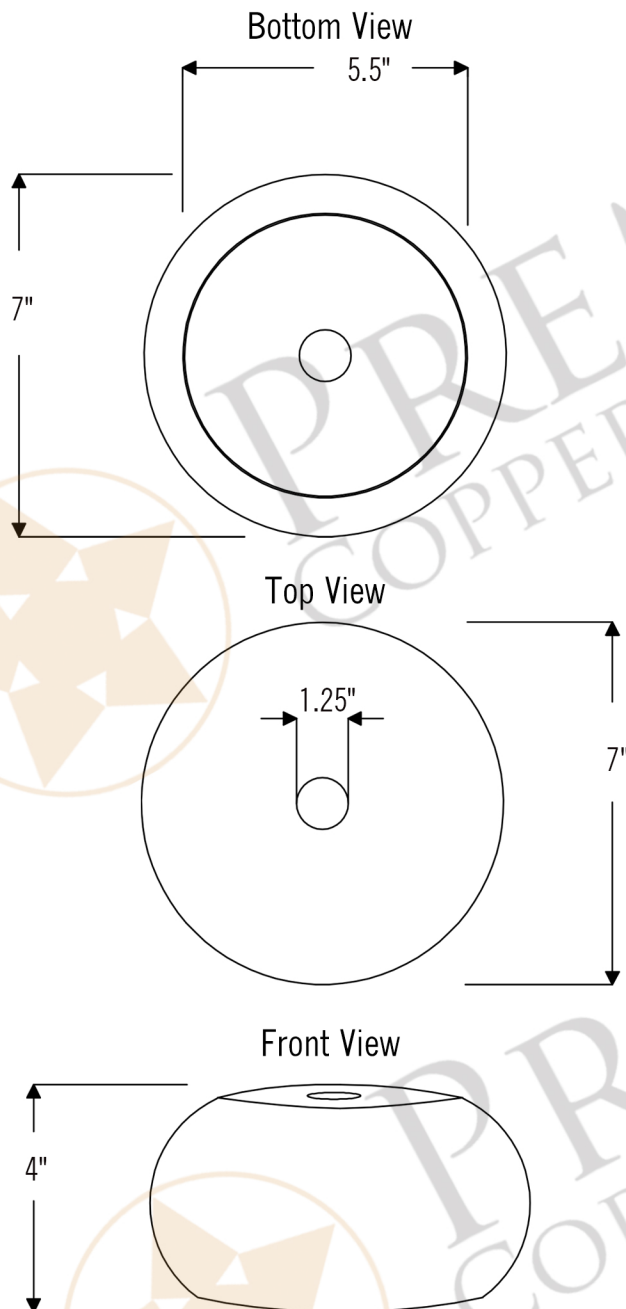

**PREMIER**  
COPPER PRODUCTS

**MODEL NUMBER: L600DB**

- \* Description: Hand Hammered Copper 7" Globe Pendant Light
- \* Outer Dimension: 7" x 4"
- \* Finish: Oil Rubbed Bronze
- \* Material Gauge: 18
- \* Adjustable Cord Length Max: 53"
- \* Canopy Dimensions: 4.25" Round
- \* Canopy Plate and Cord Color: Matte Black
- \* Mounting: Ceiling Mount
- \* Bulb Type: E12 Candelabra 60 watt max (not included)
- \* Certifications: UL Approved