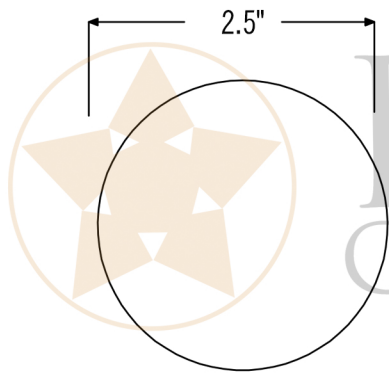

**PREMIER**  
COPPER PRODUCTS

**MODEL NUMBER: D-208PB**

- \* Description: 1.5" Non-Overflow Pop-Up Bathroom Sink Drain
- \* Design: Push Pop Top
- \* Overall Length: 8.75"
- \* Down Pipe Width: 1.25"
- \* Push Pop Top Dimension: 2.5"
- \* Thread Length: 2.75"
- \* Finish: Polished Brass
- \* CA Prop 65 Compliant

\* PB: Polished Brass

Push Pop Top