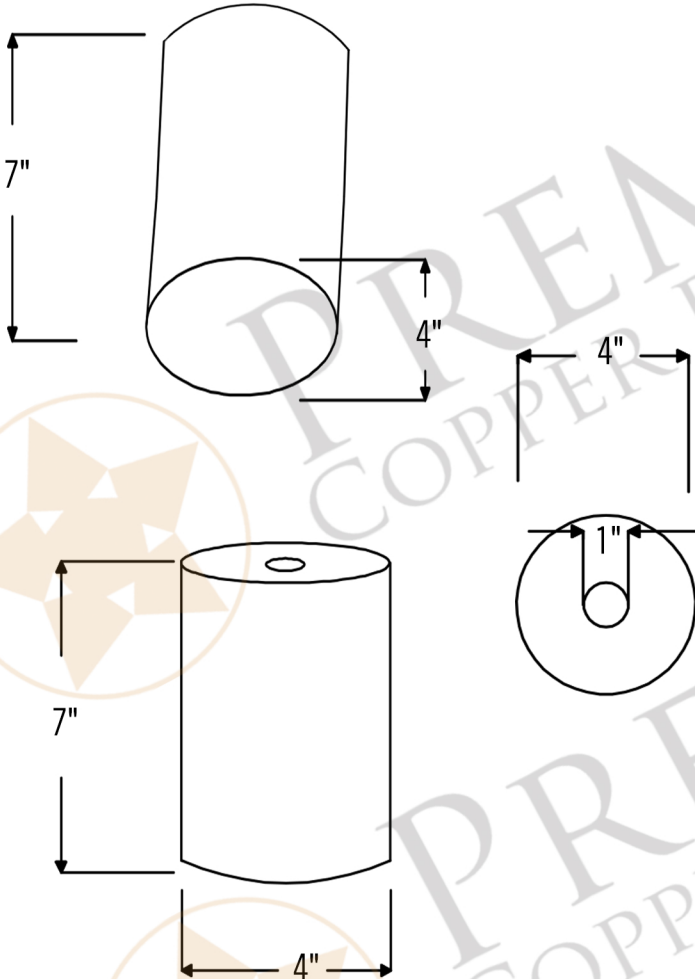

**PREMIER**  
COPPER PRODUCTS

**MODEL NUMBER: L700DB**

- \* Description: Hand Hammered Copper 4" Round Cylinder Pendant Light
- \* Outer Dimension: 4" x 7"
- \* Finish: Oil Rubbed Bronze
- \* Material Gauge: 18
- \* Adjustable Cord Length Max: 53"
- \* Canopy Dimensions: 4.25" Round
- \* Canopy Plate and Cord Color: Matte Black
- \* Installation Type: Ceiling Mount
- \* Bulb Type: E12 Candelabra 60 watt max (not included)
- \* Certifications: UL Approved

THIS PRODUCT IS HAND CRAFTED, SMALL VARIANCES IN COLOR AND SIZE MAY OCCUR.  
DO NOT MAKE ANY INSTALLATION CUTS UNTIL YOU RECEIVE YOUR ITEM(S).