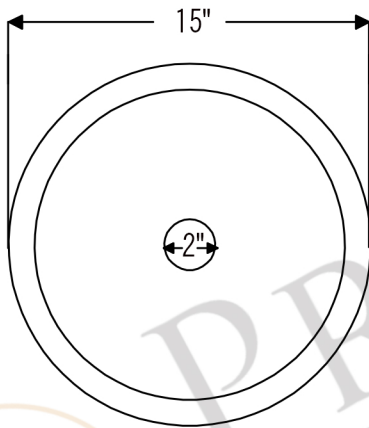

PREMIER
COPPER PRODUCTS

MODEL NUMBER: BV15DB2

- Description: 15" Round Bar Vessel Tub Sink w/ 2" Drain Size
- Outer Dimensions: 15" x 6"
- Inner Dimensions: 13" x 4.5"
- Skirt Dimension: 1.5"
- Rim: 1"
- Drain Opening: 2"
- Finish: Oil Rubbed Bronze

CODE/STANDARD COMPLIANCE

* IAPMO/cUPC LISTED

* ORB: Oil Rubbed Bronze

THIS PRODUCT IS HAND CRAFTED, SMALL VARIANCES IN COLOR AND SIZE MAY OCCUR.
DO NOT MAKE ANY INSTALLATION CUTS UNTIL YOU RECEIVE YOUR ITEM(S).