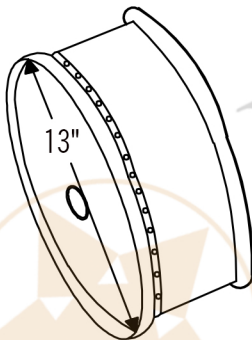

PREMIER
COPPER PRODUCTS

MODEL NUMBER: BV15DB2

- Description: 15" Round Bar Vessel Tub Sink w/ 2" Drain Size
- Outer Dimensions: 15" x 6"
- Inner Dimensions: 13" x 4.5"
- Skirt Dimension: 1.5"
- Rim: 1"
- Drain Opening: 2"
- Finish: Oil Rubbed Bronze

CODE/STANDARD COMPLIANCE

* IAPMO/cUPC LISTED

* ORB: Oil Rubbed Bronze

THIS PRODUCT IS HAND CRAFTED, SMALL VARIANCES IN COLOR AND SIZE MAY OCCUR.
DO NOT MAKE ANY INSTALLATION CUTS UNTIL YOU RECEIVE YOUR ITEM(S).