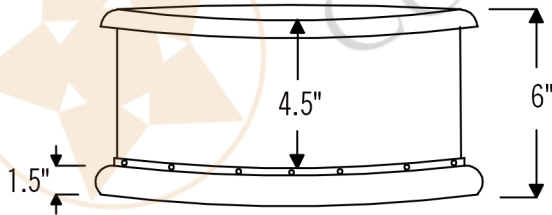

PREMIER
COPPER PRODUCTS

MODEL NUMBER: BV15DB2

- Description: 15" Round Bar Vessel Tub Sink w/ 2" Drain Size
- Outer Dimensions: 15" x 6"
- Inner Dimensions: 13" x 4.5"
- Skirt Dimension: 1.5"
- Rim: 1"
- Drain Opening: 2"
- Finish: Oil Rubbed Bronze

CODE/STANDARD COMPLIANCE

* IAPMO/cUPC LISTED

* ORB: Oil Rubbed Bronze

THIS PRODUCT IS HAND CRAFTED, SMALL VARIANCES IN COLOR AND SIZE MAY OCCUR.
DO NOT MAKE ANY INSTALLATION CUTS UNTIL YOU RECEIVE YOUR ITEM(S).