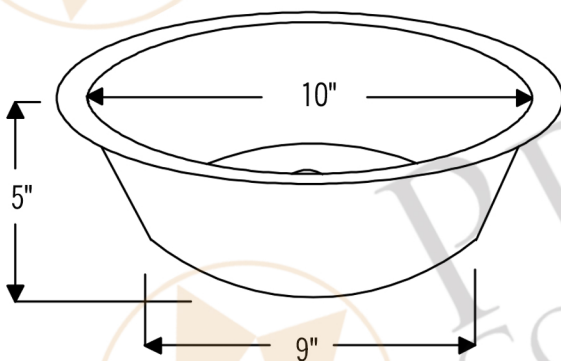

PREMIER
COPPER PRODUCTS

MODEL NUMBER: BR12DB2

- Description: 12" Round Hammered Copper Bar Sink with 2" Drain Opening
- Outer Dimension: 12" x 5"
- Inner Dimension: 10" x 5"
- Rim: 1"
- Drain Opening: 2"
- Finish: Oil Rubbed Bronze

CODE/STANDARD COMPLIANCE

* IAPMO/cUPC LISTED

THIS PRODUCT IS HAND CRAFTED, SMALL VARIANCES IN COLOR AND SIZE MAY OCCUR.
DO NOT MAKE ANY INSTALLATION CUTS UNTIL YOU RECEIVE YOUR ITEM(S).