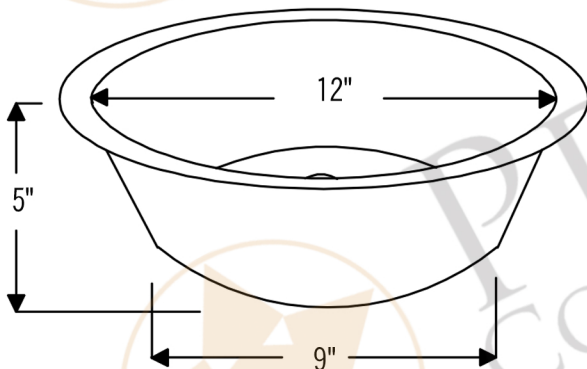

PREMIER
COPPER PRODUCTS

MODEL NUMBER: BR14DB3

- Description: 14" Round Hammered Copper Prep Sink with 3.5" Drain Opening
- Outer Dimension: 14" x 5"
- Inner Dimension: 12" x 5"
- Rim: 1"
- Drain Opening: 3.5"
- Finish: Oil Rubbed Bronze

CODE/STANDARD COMPLIANCE

* IAPMO/cUPC LISTED

* ORB: Oil Rubbed Bronze

THIS PRODUCT IS HAND CRAFTED, SMALL VARIANCES IN COLOR AND SIZE MAY OCCUR.
DO NOT MAKE ANY INSTALLATION CUTS UNTIL YOU RECEIVE YOUR ITEM(S).