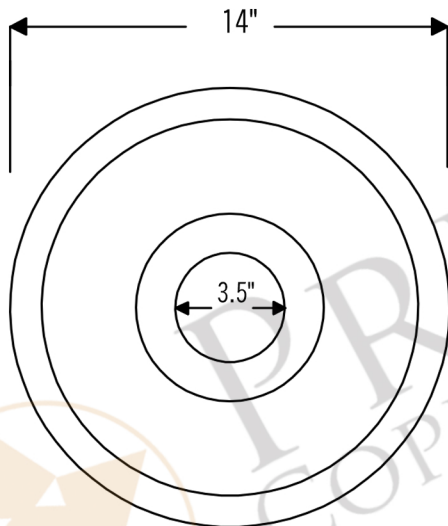

PREMIER
COPPER PRODUCTS

MODEL NUMBER: BR14DB3

- Description: 14" Round Hammered Copper Prep Sink with 3.5" Drain Opening
- Outer Dimension: 14" x 5"
- Inner Dimension: 12" x 5"
- Rim: 1"
- Drain Opening: 3.5"
- Finish: Oil Rubbed Bronze

CODE/STANDARD COMPLIANCE

* IAPMO/cUPC LISTED

* ORB: Oil Rubbed Bronze

THIS PRODUCT IS HAND CRAFTED, SMALL VARIANCES IN COLOR AND SIZE MAY OCCUR.
DO NOT MAKE ANY INSTALLATION CUTS UNTIL YOU RECEIVE YOUR ITEM(S).