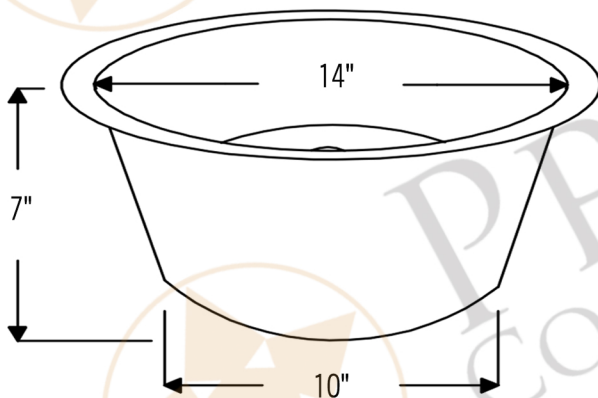

PREMIER
COPPER PRODUCTS

MODEL NUMBER: BR16DB2

- Description: 16" Round Hammered Copper Bar Sink with 2" Drain Opening
- Outer Dimension: 16" x 7"
- Inner Dimension: 14" x 7"
- Rim: 1"
- Drain Opening: 2"
- Finish: Oil Rubbed Bronze

CODE/STANDARD COMPLIANCE

* IAPMO/cUPC LISTED

* ORB: Oil Rubbed Bronze

THIS PRODUCTS IS HAND CRAFTED, SMALL VARIANCES IN COLOR AND SIZE MAY OCCUR.
DO NOT MAKE ANY INSTALLATION CUTS UNTIL YOU RECEIVE YOUR ITEM(S).