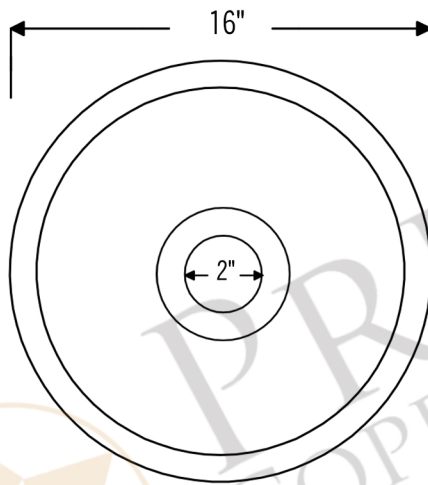

PREMIER
COPPER PRODUCTS

MODEL NUMBER: BR16DB2

- Description: 16" Round Hammered Copper Bar Sink with 2" Drain Opening
- Outer Dimension: 16" x 7"
- Inner Dimension: 14" x 7"
- Rim: 1"
- Drain Opening: 2"
- Finish: Oil Rubbed Bronze

CODE/STANDARD COMPLIANCE

* IAPMO/cUPC LISTED

* ORB: Oil Rubbed Bronze

THIS PRODUCTS IS HAND CRAFTED, SMALL VARIANCES IN COLOR AND SIZE MAY OCCUR.
DO NOT MAKE ANY INSTALLATION CUTS UNTIL YOU RECEIVE YOUR ITEM(S).