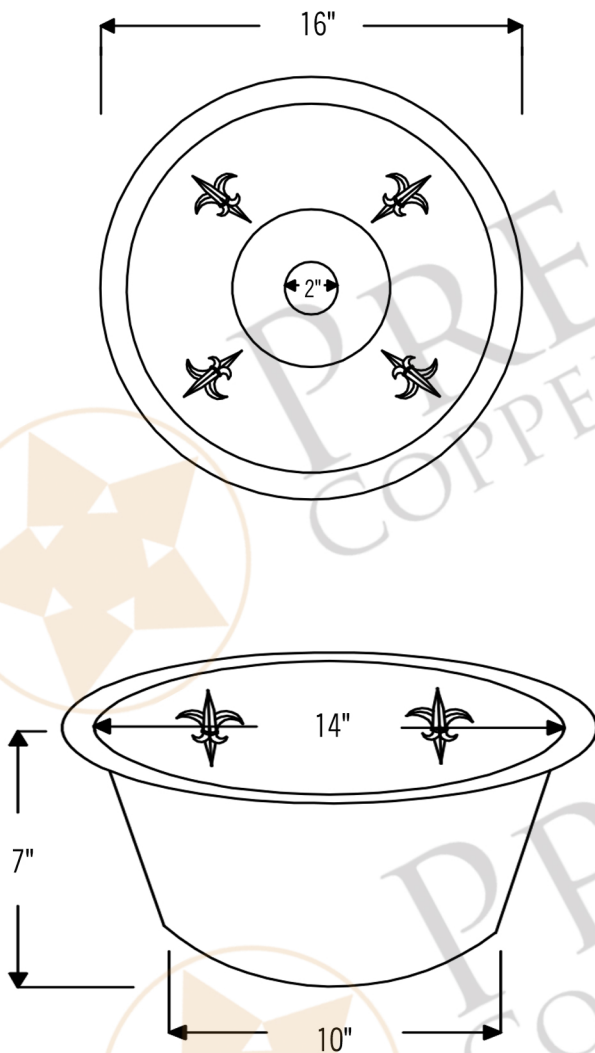

PREMIER
COPPER PRODUCTS

MODEL NUMBER: BR16FDB2

- Description: 16" Round Copper Bar Sink with Fleur De Lis and 2" Drain Opening
- Outer Dimension: 16" x 7"
- Inner Dimension: 14" x 7"
- Rim: 1"
- Drain Opening: 2"
- Finish: Oil Rubbed Bronze
- Design: Fleur De Lis

CODE/STANDARD COMPLIANCE

* IAPMO/cUPC LISTED

* ORB: Oil Rubbed Bronze

THIS PRODUCT IS HAND CRAFTED, SMALL VARIANCES IN COLOR AND SIZE MAY OCCUR.
DO NOT MAKE ANY INSTALLATION CUTS UNTIL YOU RECEIVE YOUR ITEM(S).