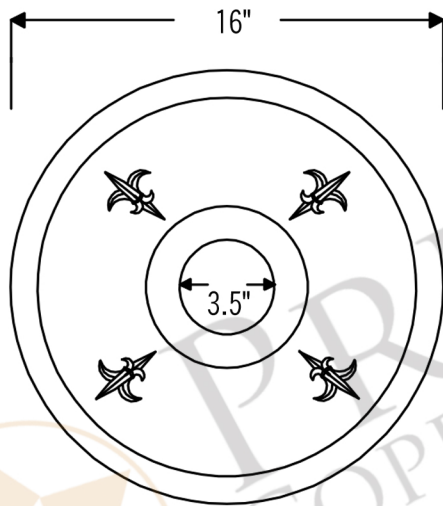

PREMIER
COPPER PRODUCTS

MODEL NUMBER: BR16FDB3

- Description: 16" Round Copper Prep Sink with Fleur De Lis and 3.5" Drain Opening
- Outer Dimension: 16" x 7"
- Inner Dimension: 14" x 7"
- Rim: 1"
- Drain Opening: 3.5"
- Finish: Oil Rubbed Bronze
- Design: Fleur De Lis

CODE/STANDARD COMPLIANCE

* IAPMO/cUPC LISTED

* ORB: Oil Rubbed Bronze

THIS PRODUCT IS HAND CRAFTED, SMALL VARIANCES IN COLOR AND SIZE MAY OCCUR.
DO NOT MAKE ANY INSTALLATION CUTS UNTIL YOU RECEIVE YOUR ITEM(S).