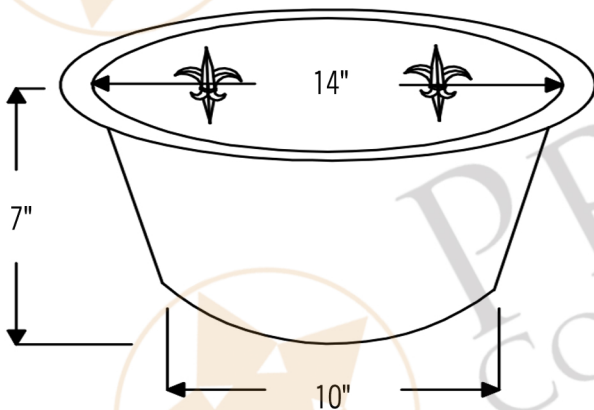

PREMIER
COPPER PRODUCTS

MODEL NUMBER: BR16FDB3

- Description: 16" Round Copper Prep Sink with Fleur De Lis and 3.5" Drain Opening
- Outer Dimension: 16" x 7"
- Inner Dimension: 14" x 7"
- Rim: 1"
- Drain Opening: 3.5"
- Finish: Oil Rubbed Bronze
- Design: Fleur De Lis

CODE/STANDARD COMPLIANCE

* IAPMO/cUPC LISTED

* ORB: Oil Rubbed Bronze

THIS PRODUCT IS HAND CRAFTED, SMALL VARIANCES IN COLOR AND SIZE MAY OCCUR.
DO NOT MAKE ANY INSTALLATION CUTS UNTIL YOU RECEIVE YOUR ITEM(S).