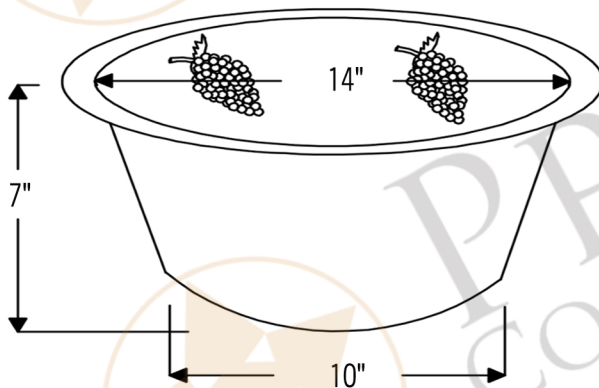

PREMIER
COPPER PRODUCTS

MODEL NUMBER: BR16GDB2

- Description: 16" Round Copper Bar Sink with Grapes and 2" Drain Opening
- Outer Dimension: 16" x 7"
- Inner Dimension: 14" x 7"
- Rim: 1"
- Drain Opening: 2"
- Finish: Oil Rubbed Bronze
- Design: Grapes

CODE/STANDARD COMPLIANCE

* IAPMO/cUPC LISTED

* ORB: Oil Rubbed Bronze

THIS PRODUCT IS HAND CRAFTED, SMALL VARIANCES IN COLOR AND SIZE MAY OCCUR.
DO NOT MAKE ANY INSTALLATION CUTS UNTIL YOU RECEIVE YOUR ITEM(S).