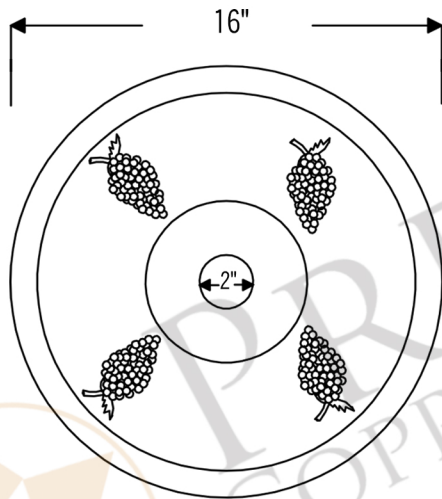

PREMIER
COPPER PRODUCTS

MODEL NUMBER: BR16GDB2

- Description: 16" Round Copper Bar Sink with Grapes and 2" Drain Opening
- Outer Dimension: 16" x 7"
- Inner Dimension: 14" x 7"
- Rim: 1"
- Drain Opening: 2"
- Finish: Oil Rubbed Bronze
- Design: Grapes

CODE/STANDARD COMPLIANCE

* IAPMO/cUPC LISTED

* ORB: Oil Rubbed Bronze

THIS PRODUCT IS HAND CRAFTED, SMALL VARIANCES IN COLOR AND SIZE MAY OCCUR.
DO NOT MAKE ANY INSTALLATION CUTS UNTIL YOU RECEIVE YOUR ITEM(S).