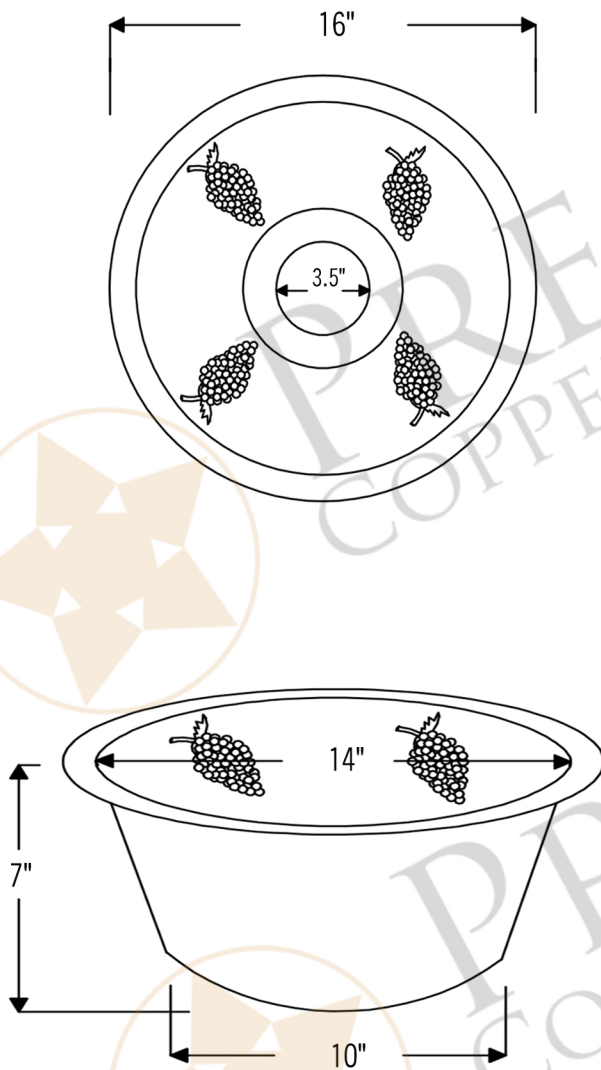

PREMIER
COPPER PRODUCTS

MODEL NUMBER: BR16GDB3

- Description: 16" Round Copper Prep Sink with Grapes and 3.5" Drain Opening
- Outer Dimension: 16" x 7"
- Inner Dimension: 14" x 7"
- Rim: 1"
- Drain Opening: 3.5"
- Finish: Oil Rubbed Bronze
- Design: Grapes

CODE/STANDARD COMPLIANCE

* IAPMO/cUPC LISTED

* ORB: Oil Rubbed Bronze

THIS PRODUCT IS HAND CRAFTED, SMALL VARIANCES IN COLOR AND SIZE MAY OCCUR.
DO NOT MAKE ANY INSTALLATION CUTS UNTIL YOU RECEIVE YOUR ITEM(S).