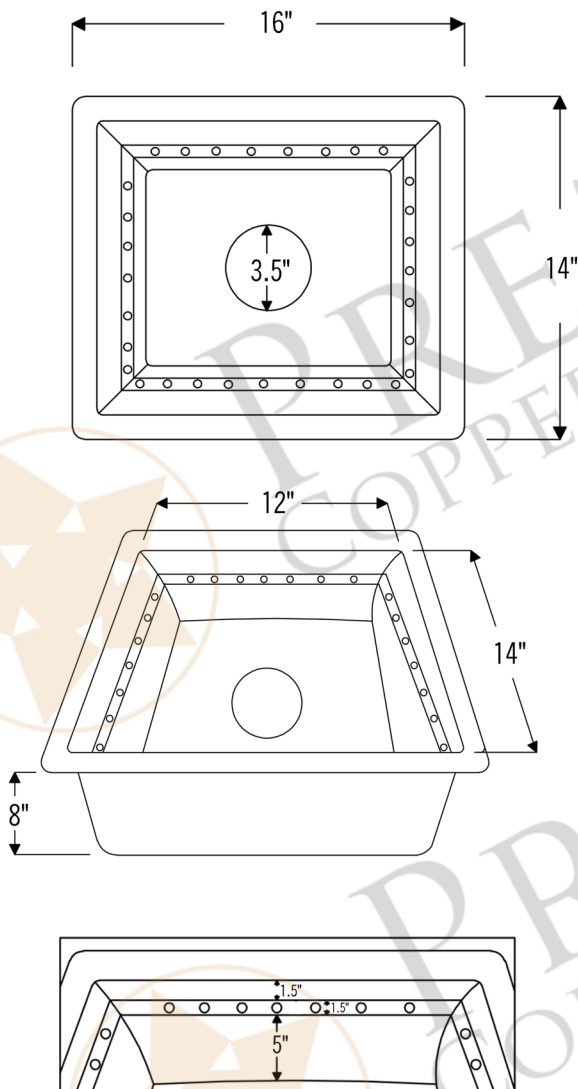

PREMIER  
COPPER PRODUCTS

MODEL NUMBER: BREC16DBBS

- \* Description: 16" Gourmet Rectangular Hammered Copper Bar/Prep Sink with Barrel Strap Design
- \* Outer Dimension: 16" x 14" x 8"
- \* Inner Dimension: 14" x 12" x 8"
- \* Rim: 1"
- \* Drain Opening: 3.5"
- \* Finish: Oil Rubbed Bronze
- \* Gauge: 14

CODE/STANDARD COMPLIANCE

\* IAPMO/cUPC LISTED

THIS PRODUCT IS HAND CRAFTED, SMALL VARIANCES IN COLOR AND SIZE MAY OCCUR.  
DO NOT MAKE ANY INSTALLATION CUTS UNTIL YOU RECEIVE YOUR ITEM(S).