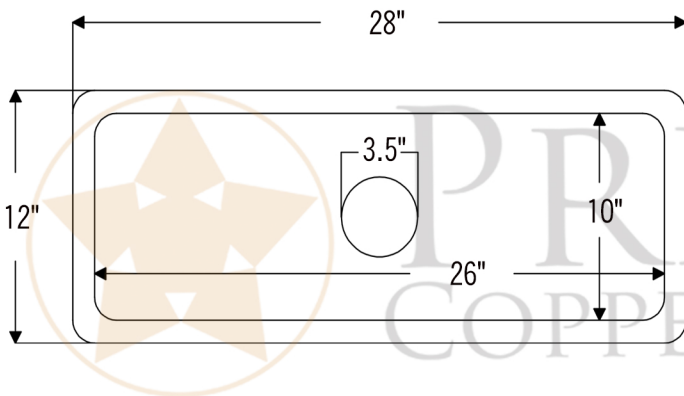

PREMIER  
COPPER PRODUCTS

MODEL NUMBER: BREC28DB

- \* Description: 28" Rectangle Hammered Copper Bar/Prep Sink with 3.5" Drain Opening
- \* Outer Dimension: 28" x 12" x 7"
- \* Inner Dimension: 26" x 10" x 7"
- \* Gauge: 14
- \* Rim: 1"
- \* Drain Opening: 3.5"
- \* Finish: Oil Rubbed Bronze | Living Copper

CODE/STANDARD COMPLIANCE

\* IAPMO/cUPC LISTED

THIS PRODUCT IS HAND CRAFTED, SMALL VARIANCES IN COLOR AND SIZE MAY OCCUR.  
DO NOT MAKE ANY INSTALLATION CUTS UNTIL YOU RECEIVE YOUR ITEM(S).