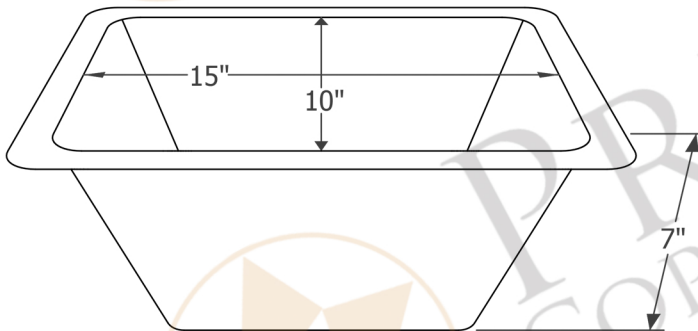

PREMIER
COPPER PRODUCTS

MODEL NUMBER: BRECDB2

- Description: Rectangle Copper Bar Sink with 2" Drain Opening
- Outer Dimension: 17" x 12" x 7"
- Inner Dimension: 15" x 10" x 7"
- Rim: 1"
- Drain Opening: 2"
- Finish: Oil Rubbed Bronze

CODE/STANDARD COMPLIANCE

* IAPMO/cUPC LISTED

* ORB: Oil Rubbed Bronze

THIS PRODUCT IS HAND CRAFTED, SMALL VARIANCES IN COLOR AND SIZE MAY OCCUR.
DO NOT MAKE ANY INSTALLATION CUTS UNTIL YOU RECEIVE YOUR ITEM(S).