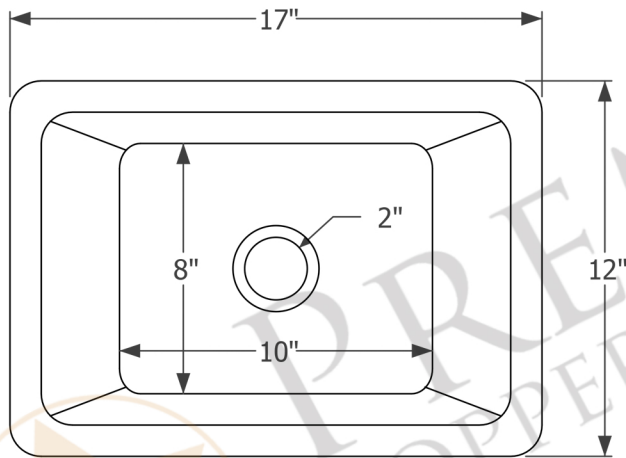

PREMIER
COPPER PRODUCTS

MODEL NUMBER: BRECDB2

- Description: Rectangle Copper Bar Sink with 2" Drain Opening
- Outer Dimension: 17" x 12" x 7"
- Inner Dimension: 15" x 10" x 7"
- Rim: 1"
- Drain Opening: 2"
- Finish: Oil Rubbed Bronze

CODE/STANDARD COMPLIANCE

* IAPMO/cUPC LISTED

* ORB: Oil Rubbed Bronze

THIS PRODUCT IS HAND CRAFTED, SMALL VARIANCES IN COLOR AND SIZE MAY OCCUR.
DO NOT MAKE ANY INSTALLATION CUTS UNTIL YOU RECEIVE YOUR ITEM(S).