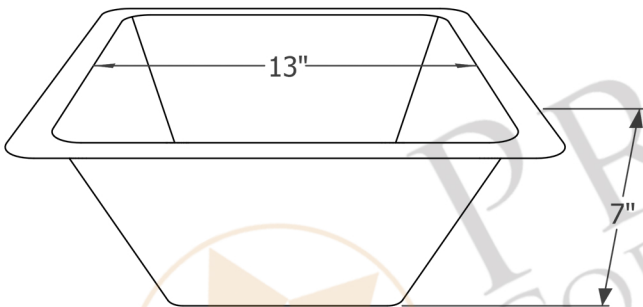

PREMIER
COPPER PRODUCTS

MODEL NUMBER: BS15EN3

- Description: 15" Square Hammered Copper Bar/Prep Sink with 3.5" Drain Opening
- Outer Dimension: 15" x 15" x 7"
- Inner Dimension: 13" x 13" x 7"
- Rim: 1"
- Drain Opening: 3.5"
- Finish: Nickel

CODE/STANDARD COMPLIANCE

* IAPMO/cUPC LISTED

THIS PRODUCT IS HAND CRAFTED, SMALL VARIANCES IN COLOR AND SIZE MAY OCCUR.
DO NOT MAKE ANY INSTALLATION CUTS UNTIL YOU RECEIVE YOUR ITEM(S).