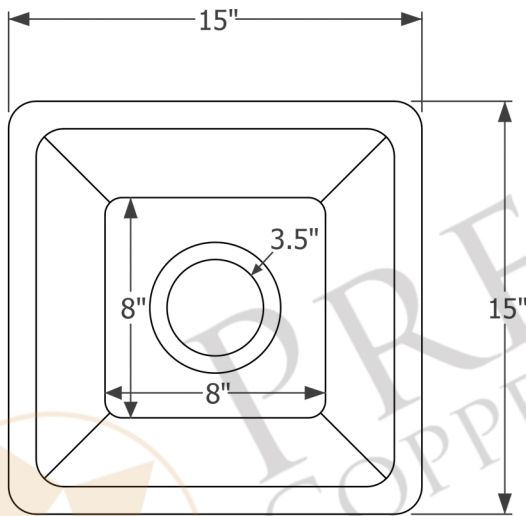

PREMIER
COPPER PRODUCTS

MODEL NUMBER: BS15EN3

- * Description: 15" Square Hammered Copper Bar/Prep Sink with 3.5" Drain Opening
- * Outer Dimension: 15" x 15" x 7"
- * Inner Dimension: 13" x 13" x 7"
- * Rim: 1"
- * Drain Opening: 3.5"
- * Finish: Nickel

CODE/STANDARD COMPLIANCE

* IAPMO/cUPC LISTED

THIS PRODUCT IS HAND CRAFTED, SMALL VARIANCES IN COLOR AND SIZE MAY OCCUR.
DO NOT MAKE ANY INSTALLATION CUTS UNTIL YOU RECEIVE YOUR ITEM(S).