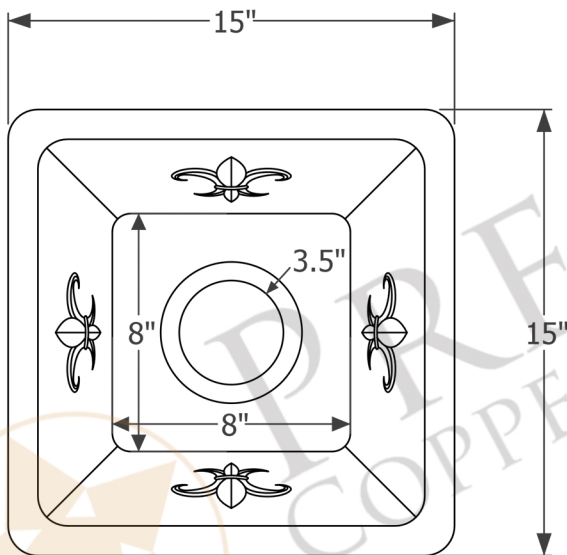

PREMIER
COPPER PRODUCTS

MODEL NUMBER: BS15FDB3

- * Description: 15" Square Fleur De Lis Copper Bar/Prep Sink with 3.5" Drain Opening
- * Outer Dimension: 15" x 15" x 7"
- * Inner Dimension: 13" x 13" x 7"
- * Rim: 1"
- * Drain Opening: 3.5"
- * Finish: Oil Rubbed Bronze
- * Design: Fleur De Lis

CODE/STANDARD COMPLIANCE

* IAPMO/cUPC LISTED

* ORB: Oil Rubbed Bronze

THIS PRODUCT IS HAND CRAFTED, SMALL VARIANCES IN COLOR AND SIZE MAY OCCUR.
DO NOT MAKE ANY INSTALLATION CUTS UNTIL YOU RECEIVE YOUR ITEM(S).