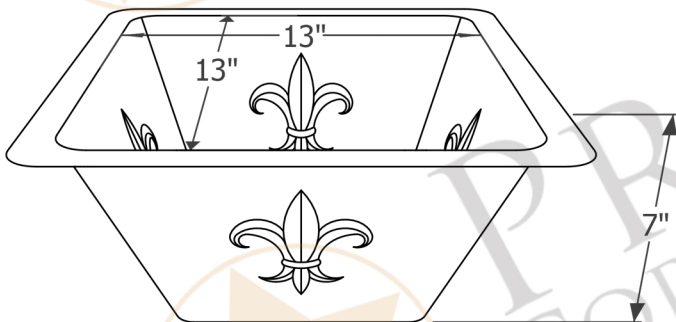

PREMIER
COPPER PRODUCTS

MODEL NUMBER: BS15FDB3

- Description: 15" Square Fleur De Lis Copper Bar/Prep Sink with 3.5" Drain Opening
- Outer Dimension: 15" x 15" x 7"
- Inner Dimension: 13" x 13" x 7"
- Rim: 1"
- Drain Opening: 3.5"
- Finish: Oil Rubbed Bronze
- Design: Fleur De Lis

CODE/STANDARD COMPLIANCE

* IAPMO/cUPC LISTED

* ORB: Oil Rubbed Bronze

THIS PRODUCT IS HAND CRAFTED, SMALL VARIANCES IN COLOR AND SIZE MAY OCCUR.
DO NOT MAKE ANY INSTALLATION CUTS UNTIL YOU RECEIVE YOUR ITEM(S).