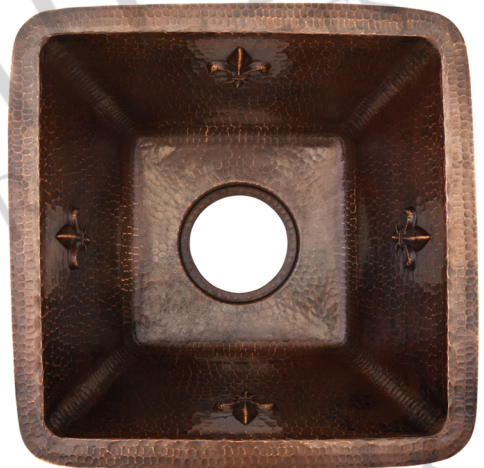

PREMIER
COPPER PRODUCTS

MODEL NUMBER: BS15FDB3

- * Description: 15" Square Fleur De Lis Copper Bar/Prep Sink with 3.5" Drain Opening
- * Outer Dimension: 15" x 15" x 7"
- * Inner Dimension: 13" x 13" x 7"
- * Rim: 1"
- * Drain Opening: 3.5"
- * Finish: Oil Rubbed Bronze
- * Design: Fleur De Lis

CODE/STANDARD COMPLIANCE

* IAPMO/cUPC LISTED

* ORB: Oil Rubbed Bronze

THIS PRODUCT IS HAND CRAFTED, SMALL VARIANCES IN COLOR AND SIZE MAY OCCUR.
DO NOT MAKE ANY INSTALLATION CUTS UNTIL YOU RECEIVE YOUR ITEM(S).