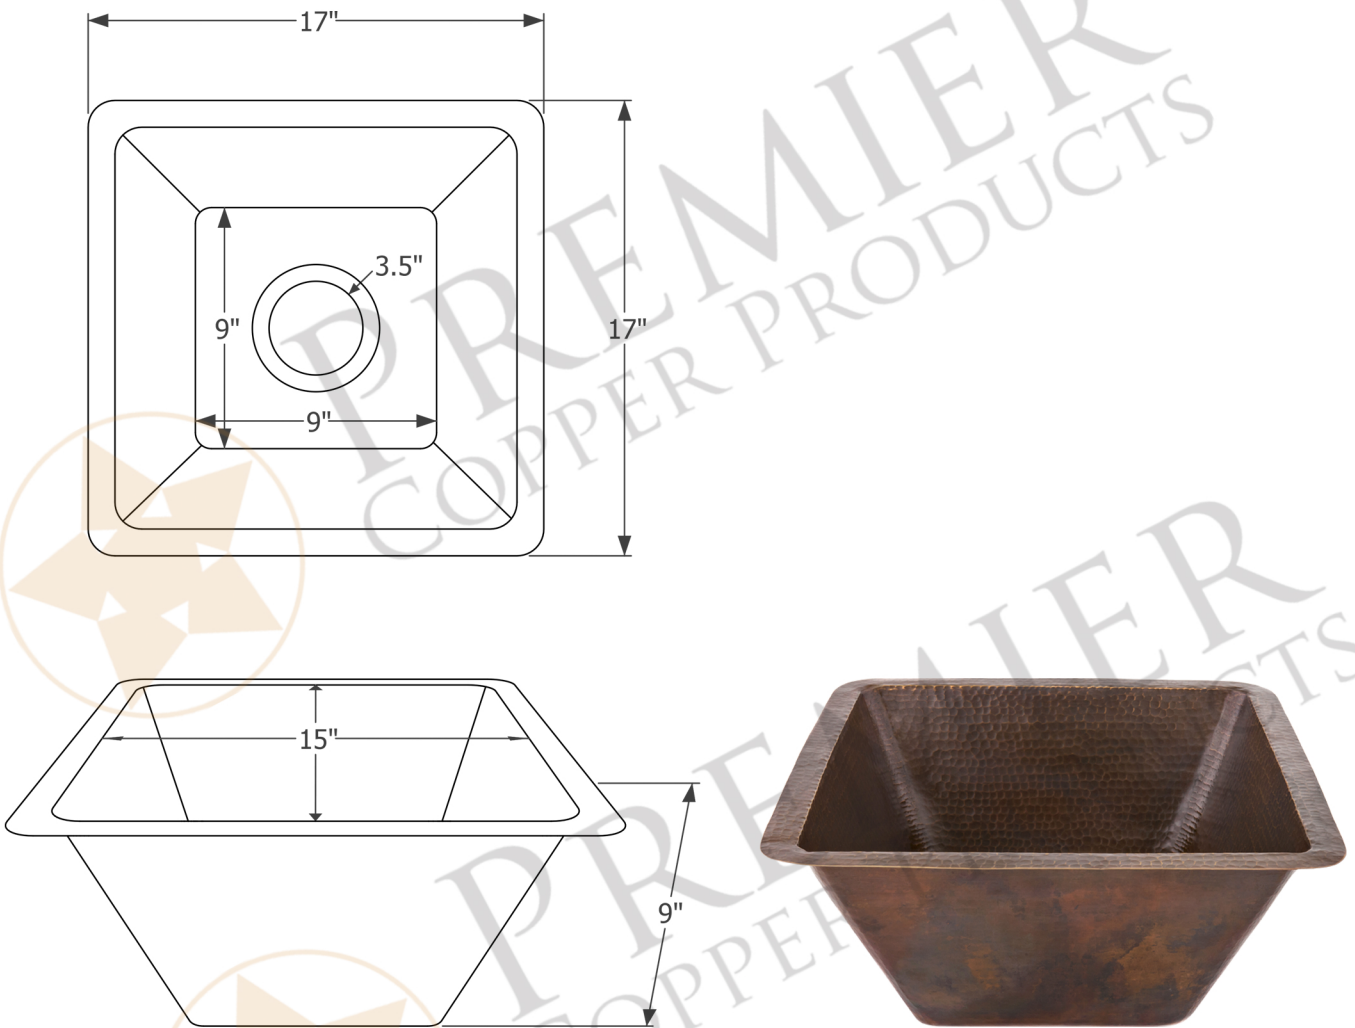

PREMIER
COPPER PRODUCTS

MODEL NUMBER: BS17DB

- * Description: 17" Square Hammered Copper Bar/Prep Sink
- * Outer Dimension: 17" x 17" x 9"
- * Inner Dimension: 15" x 15" x 9"
- * Rim: 1"
- * Drain Opening: 3.5"
- * Finish: Oil Rubbed Bronze

CODE/STANDARD COMPLIANCE

* IAPMO/cUPC LISTED

* ORB: Oil Rubbed Bronze

THIS PRODUCT IS HAND CRAFTED, SMALL VARIANCES IN COLOR AND SIZE MAY OCCUR.
DO NOT MAKE ANY INSTALLATION CUTS UNTIL YOU RECEIVE YOUR ITEM(S).