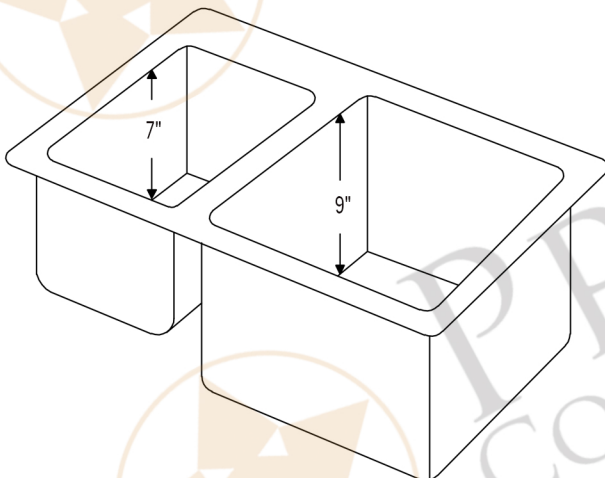

PREMIER
COPPER PRODUCTS

MODEL NUMBER: K40DB33229

- Description: 33" Hammered Copper Kitchen 40/60 Double Basin Sink
- Outer Dimension: 33" x 22" x 9"
- Inner Dimension: L: 11.5" x 16 x 7" / R: 16.5" x 18" x 9"
- Rim: 2"
- Divider: 1" Wide (Optimized)
- Drain Opening: 3.5"
- Finish: Oil Rubbed Bronze

CODE/STANDARD COMPLIANCE

* IAPMO/cUPC LISTED

* ORB: Oil Rubbed Bronze

THIS PRODUCT IS HAND CRAFTED, SMALL VARIANCES IN COLOR AND SIZE MAY OCCUR.
DO NOT MAKE ANY INSTALLATION CUTS UNTIL YOU RECEIVE YOUR ITEM(S).