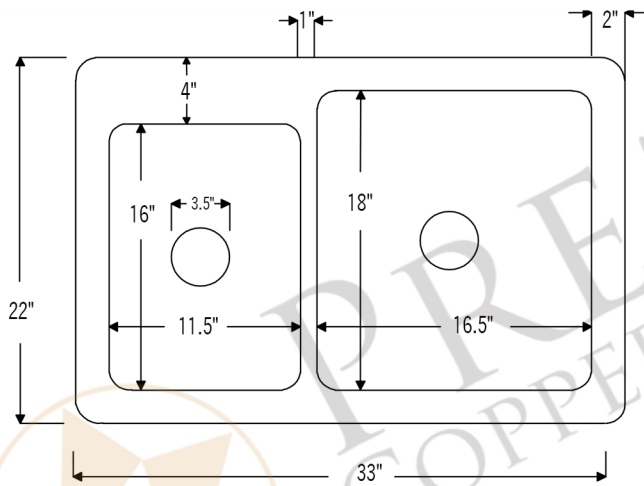

PREMIER
COPPER PRODUCTS

MODEL NUMBER: K40DB33229

- * Description: 33" Hammered Copper Kitchen 40/60 Double Basin Sink
- * Outer Dimension: 33" x 22" x 9"
- * Inner Dimension: L: 11.5" x 16 x 7" / R: 16.5" x 18" x 9"
- * Rim: 2"
- * Divider: 1" Wide (Optimized)
- * Drain Opening: 3.5"
- * Finish: Oil Rubbed Bronze

CODE/STANDARD COMPLIANCE

* IAPMO/cUPC LISTED

* ORB: Oil Rubbed Bronze

THIS PRODUCT IS HAND CRAFTED, SMALL VARIANCES IN COLOR AND SIZE MAY OCCUR.
DO NOT MAKE ANY INSTALLATION CUTS UNTIL YOU RECEIVE YOUR ITEM(S).