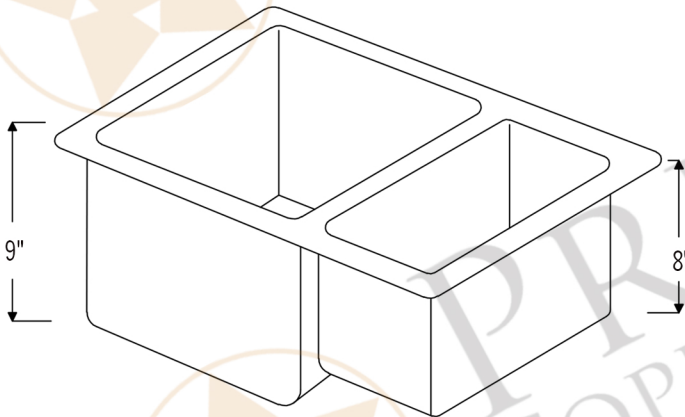

PREMIER
COPPER PRODUCTS

MODEL NUMBER: K75DB33199

- Description: 33" Hammered Copper Kitchen 75/25 Double Basin Sink
- Outer Dimension: 33" x 19" x 9"
- Inner Dimension: L: 21" x 17 x 9" / R: 9" x 17" x 8"
- Rim: 1"
- Divider: 1" Wide (Optimized)
- Drain Opening: 3.5"
- Finish: Oil Rubbed Bronze

CODE/STANDARD COMPLIANCE

* IAPMO/cUPC LISTED

* ORB: Oil Rubbed Bronze

THIS PRODUCT IS HAND CRAFTED, SMALL VARIANCES IN COLOR AND SIZE MAY OCCUR.
DO NOT MAKE ANY INSTALLATION CUTS UNTIL YOU RECEIVE YOUR ITEM(S).