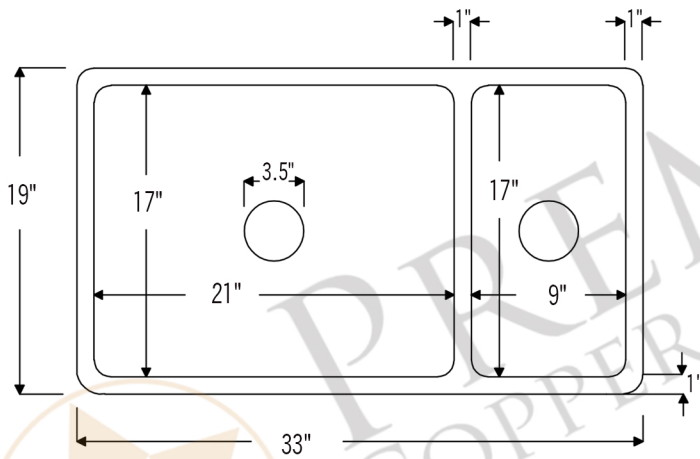

PREMIER
COPPER PRODUCTS

MODEL NUMBER: K75DB33199

- Description: 33" Hammered Copper Kitchen 75/25 Double Basin Sink
- Outer Dimension: 33" x 19" x 9"
- Inner Dimension: L: 21" x 17 x 9" / R: 9" x 17" x 8"
- Rim: 1"
- Divider: 1" Wide (Optimized)
- Drain Opening: 3.5"
- Finish: Oil Rubbed Bronze

CODE/STANDARD COMPLIANCE

* IAPMO/cUPC LISTED

* ORB: Oil Rubbed Bronze

THIS PRODUCT IS HAND CRAFTED, SMALL VARIANCES IN COLOR AND SIZE MAY OCCUR.
DO NOT MAKE ANY INSTALLATION CUTS UNTIL YOU RECEIVE YOUR ITEM(S).