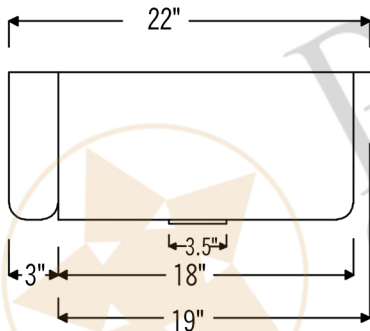

PREMIER
COPPER PRODUCTS

MODEL NUMBER: KA40DB33229

- Description: 33" Hammered Copper Kitchen Apron 40/60 Double Basin Sink
- Outer Dimension: 33" x 22" x 9"
- Inner Dimension: L: 12.5" x 19" x 9" / R: 17.5" x 19" x 9"
- Rim: Back, Left, Right - 1" / Front - 2"
- Divider: 1" Wide (Optimized)
- Drain Opening: 3.5"
- Gauge: 14
- Finish: Oil Rubbed Bronze

CODE/STANDARD COMPLIANCE

* IAPMO/cUPC LISTED

* ORB: Oil Rubbed Bronze

THIS PRODUCT IS HAND CRAFTED, SMALL VARIANCES IN COLOR AND SIZE MAY OCCUR.
DO NOT MAKE ANY INSTALLATION CUTS UNTIL YOU RECEIVE YOUR ITEM(S).