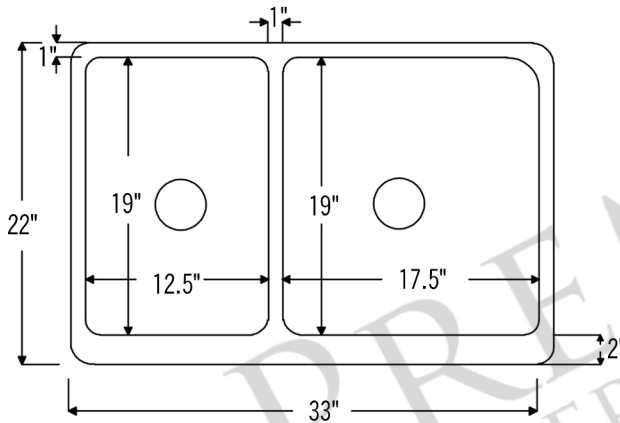

PREMIER
COPPER PRODUCTS

MODEL NUMBER: KA40DB33229

- Description: 33" Hammered Copper Kitchen Apron 40/60 Double Basin Sink
- Outer Dimension: 33" x 22" x 9"
- Inner Dimension: L: 12.5" x 19" x 9" / R: 17.5" x 19" x 9"
- Rim: Back, Left, Right - 1" / Front - 2"
- Divider: 1" Wide (Optimized)
- Drain Opening: 3.5"
- Gauge: 14
- Finish: Oil Rubbed Bronze

CODE/STANDARD COMPLIANCE

* IAPMO/cUPC LISTED

* ORB: Oil Rubbed Bronze

THIS PRODUCT IS HAND CRAFTED, SMALL VARIANCES IN COLOR AND SIZE MAY OCCUR.
DO NOT MAKE ANY INSTALLATION CUTS UNTIL YOU RECEIVE YOUR ITEM(S).