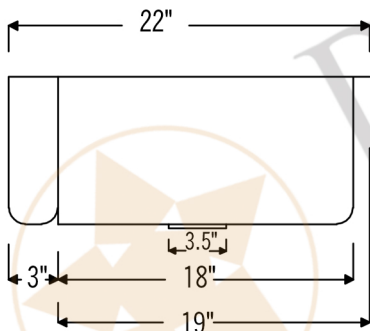

PREMIER
COPPER PRODUCTS

MODEL NUMBER: KASDB33229BS

- Description: 33" Hammered Copper Kitchen Apron Single Basin Sink
- Outer Dimension: 33" x 22" x 9"
- Inner Dimension: 31" x 19" x 9"
- Rim: Back, Left, Right - 1" / Front - 2"
- Drain Opening: 3.5"
- Finish: Oil Rubbed Bronze
- Design: Barrel Strap

CODE/STANDARD COMPLIANCE

* IAPMO/cUPC LISTED

* ORB: Oil Rubbed Bronze

THIS PRODUCT IS HAND CRAFTED, SMALL VARIANCES IN COLOR AND SIZE MAY OCCUR.
DO NOT MAKE ANY INSTALLATION CUTS UNTIL YOU RECEIVE YOUR ITEM(S).