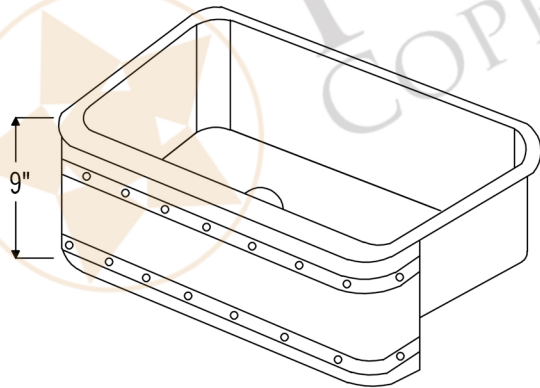

PREMIER
COPPER PRODUCTS

MODEL NUMBER: KASDB33229BS

- Description: 33" Hammered Copper Kitchen Apron Single Basin Sink
- Outer Dimension: 33" x 22" x 9"
- Inner Dimension: 31" x 19" x 9"
- Rim: Back, Left, Right - 1" / Front - 2"
- Drain Opening: 3.5"
- Finish: Oil Rubbed Bronze
- Design: Barrel Strap

CODE/STANDARD COMPLIANCE

* IAPMO/cUPC LISTED

* ORB: Oil Rubbed Bronze

THIS PRODUCT IS HAND CRAFTED, SMALL VARIANCES IN COLOR AND SIZE MAY OCCUR.
DO NOT MAKE ANY INSTALLATION CUTS UNTIL YOU RECEIVE YOUR ITEM(S).