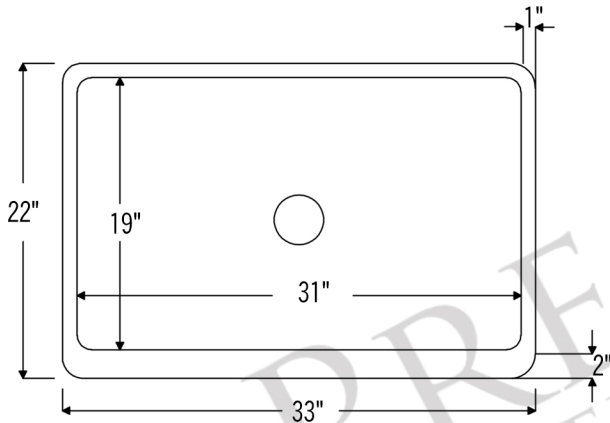

PREMIER
COPPER PRODUCTS

MODEL NUMBER: KASDB33229BS

- Description: 33" Hammered Copper Kitchen Apron Single Basin Sink
- Outer Dimension: 33" x 22" x 9"
- Inner Dimension: 31" x 19" x 9"
- Rim: Back, Left, Right - 1" / Front - 2"
- Drain Opening: 3.5"
- Finish: Oil Rubbed Bronze
- Design: Barrel Strap

CODE/STANDARD COMPLIANCE

* IAPMO/cUPC LISTED

* ORB: Oil Rubbed Bronze

THIS PRODUCT IS HAND CRAFTED, SMALL VARIANCES IN COLOR AND SIZE MAY OCCUR.
DO NOT MAKE ANY INSTALLATION CUTS UNTIL YOU RECEIVE YOUR ITEM(S).