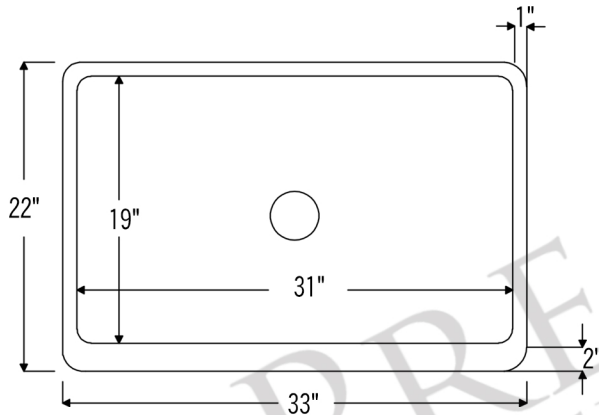

PREMIER
COPPER PRODUCTS

MODEL NUMBER: KASDB33229G

- Description: 33" Hammered Copper Kitchen Apron Single Basin Sink
- Outer Dimension: 33" x 22" x 9"
- Inner Dimension: 31" x 19" x 9"
- Rim: Back, Left, Right - 1" / Front - 2"
- Drain Opening: 3.5"
- Finish: Oil Rubbed Bronze
- Design: Vineyard

CODE/STANDARD COMPLIANCE

* IAPMO/cUPC LISTED

* ORB: Oil Rubbed Bronze

THIS PRODUCT IS HAND CRAFTED, SMALL VARIANCES IN COLOR AND SIZE MAY OCCUR.
DO NOT MAKE ANY INSTALLATION CUTS UNTIL YOU RECEIVE YOUR ITEM(S).