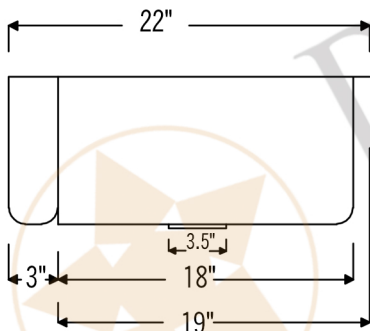

PREMIER
COPPER PRODUCTS

MODEL NUMBER: KASDB33229G

- Description: 33" Hammered Copper Kitchen Apron Single Basin Sink
- Outer Dimension: 33" x 22" x 9"
- Inner Dimension: 31" x 19" x 9"
- Rim: Back, Left, Right - 1" / Front - 2"
- Drain Opening: 3.5"
- Finish: Oil Rubbed Bronze
- Design: Vineyard

CODE/STANDARD COMPLIANCE

* IAPMO/cUPC LISTED

* ORB: Oil Rubbed Bronze

THIS PRODUCT IS HAND CRAFTED, SMALL VARIANCES IN COLOR AND SIZE MAY OCCUR.
DO NOT MAKE ANY INSTALLATION CUTS UNTIL YOU RECEIVE YOUR ITEM(S).