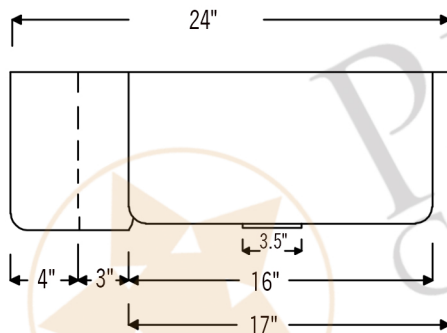

PREMIER
COPPER PRODUCTS

MODEL NUMBER: KASRDB33249

- Description: 33" Hammered Copper Kitchen Rounded Apron Single Basin Sink
- Outer Dimension: 33" x 24" x 9"
- Inner Dimension: 31" x 21" x 9"
- Rim: Left, Right & Back - 1" / Apron Front - 2"
- Drain Opening: 3.5"
- Finish: Oil Rubbed Bronze

CODE/STANDARD COMPLIANCE

* IAPMO/cUPC LISTED

* ORB: Oil Rubbed Bronze

THIS PRODUCT IS HAND CRAFTED, SMALL VARIANCES IN COLOR AND SIZE MAY OCCUR.
DO NOT MAKE ANY INSTALLATION CUTS UNTIL YOU RECEIVE YOUR ITEM(S).