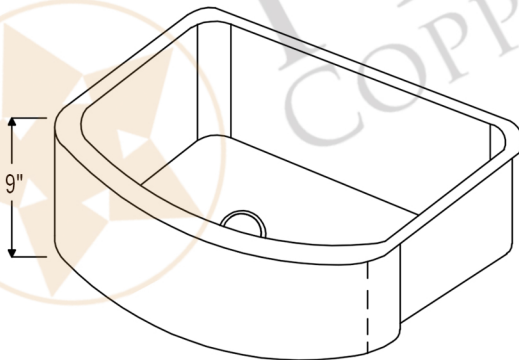

PREMIER
COPPER PRODUCTS

MODEL NUMBER: KASRDB33249

- Description: 33" Hammered Copper Kitchen Rounded Apron Single Basin Sink
- Outer Dimension: 33" x 24" x 9"
- Inner Dimension: 31" x 21" x 9"
- Rim: Left, Right & Back - 1" / Apron Front - 2"
- Drain Opening: 3.5"
- Finish: Oil Rubbed Bronze

CODE/STANDARD COMPLIANCE

* IAPMO/cUPC LISTED

* ORB: Oil Rubbed Bronze

THIS PRODUCT IS HAND CRAFTED, SMALL VARIANCES IN COLOR AND SIZE MAY OCCUR.
DO NOT MAKE ANY INSTALLATION CUTS UNTIL YOU RECEIVE YOUR ITEM(S).