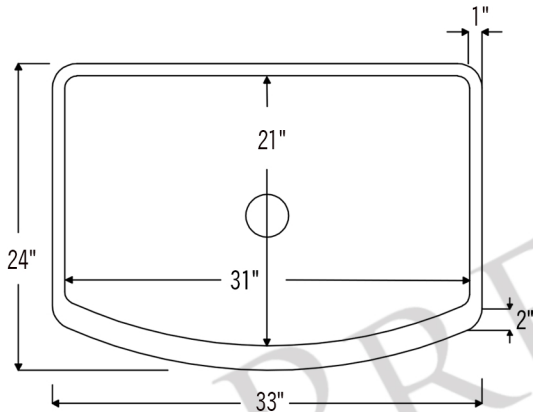

PREMIER
COPPER PRODUCTS

MODEL NUMBER: KASRDB33249

- Description: 33" Hammered Copper Kitchen Rounded Apron Single Basin Sink
- Outer Dimension: 33" x 24" x 9"
- Inner Dimension: 31" x 21" x 9"
- Rim: Left, Right & Back - 1" / Apron Front - 2"
- Drain Opening: 3.5"
- Finish: Oil Rubbed Bronze

CODE/STANDARD COMPLIANCE

* IAPMO/cUPC LISTED

* ORB: Oil Rubbed Bronze

THIS PRODUCT IS HAND CRAFTED, SMALL VARIANCES IN COLOR AND SIZE MAY OCCUR.
DO NOT MAKE ANY INSTALLATION CUTS UNTIL YOU RECEIVE YOUR ITEM(S).