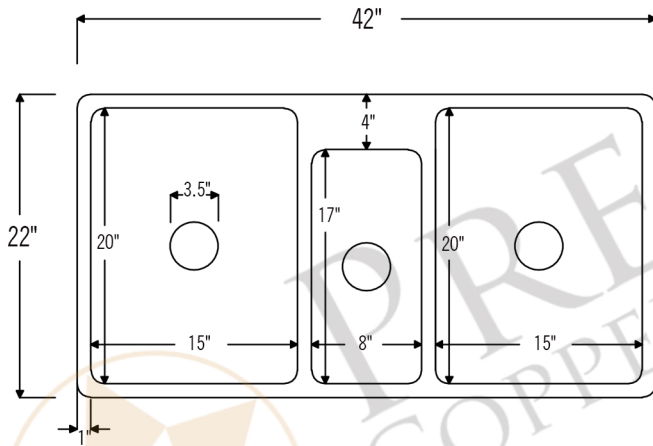

PREMIER  
COPPER PRODUCTS

MODEL NUMBER: KTDB422210

- \* Description: 42" Hammered Copper Kitchen Triple Basin Sink
- \* Outer Dimension: 42" x 22" x 10"
- \* Inner Dimension: L: 15" x 20 x 10" / C: 8" x 17" x 8" / R: 15" x 20" x 10"
- \* Faucet Mounting Area: 10" x 4"
- \* Rim: 1"
- \* Dividers: 1" Wide (Optimized)
- \* Drain Opening: 3.5"
- \* Finish: Oil Rubbed Bronze

CODE/STANDARD COMPLIANCE

\* IAPMO/cUPC LISTED

\* ORB: Oil Rubbed Bronze

THIS PRODUCT IS HAND CRAFTED, SMALL VARIANCES IN COLOR AND SIZE MAY OCCUR.  
DO NOT MAKE ANY INSTALLATION CUTS UNTIL YOU RECEIVE YOUR ITEM(S).