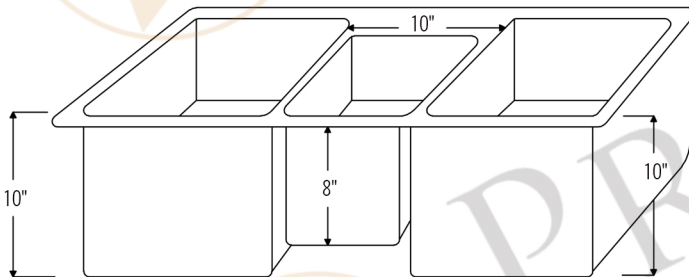

PREMIER
COPPER PRODUCTS

MODEL NUMBER: KTDB422210

- Description: 42" Hammered Copper Kitchen Triple Basin Sink
- Outer Dimension: 42" x 22" x 10"
- Inner Dimension: L: 15" x 20 x 10" / C: 8" x 17" x 8" / R: 15" x 20" x 10"
- Faucet Mounting Area: 10" x 4"
- Rim: 1"
- Dividers: 1" Wide (Optimized)
- Drain Opening: 3.5"
- Finish: Oil Rubbed Bronze

CODE/STANDARD COMPLIANCE

* IAPMO/cUPC LISTED

* ORB: Oil Rubbed Bronze

THIS PRODUCT IS HAND CRAFTED, SMALL VARIANCES IN COLOR AND SIZE MAY OCCUR.
DO NOT MAKE ANY INSTALLATION CUTS UNTIL YOU RECEIVE YOUR ITEM(S).