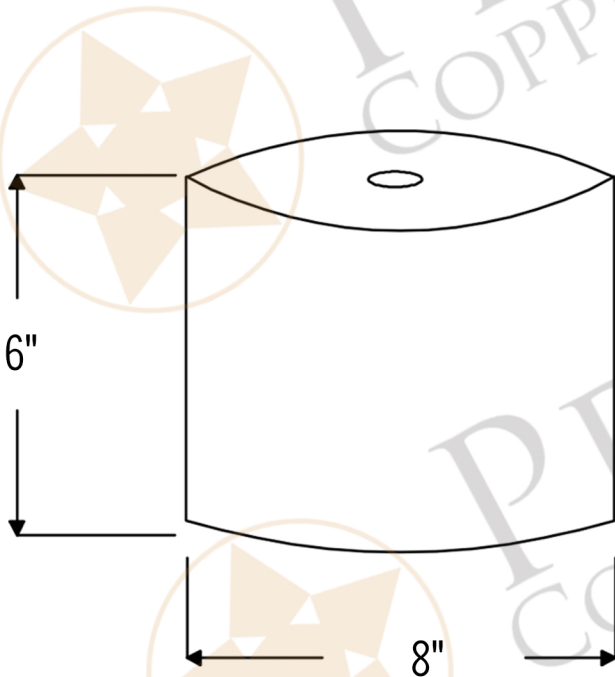

PREMIER  
COPPER PRODUCTS

MODEL NUMBER: SH-L800DB

- \* Description: Hand Hammered Copper 8" Oval Cylinder Pendant Light Shade
- \* Copper Shade Only
- \* Canopy Kit NOT Included
- \* Pendant Type: Down Lighting
- \* Outer Dimension: 8" x 4" x 6"
- \* Socket Hole Dimension: 1"
- \* Finish: Oil Rubbed Bronze
- \* Material Gauge: 18