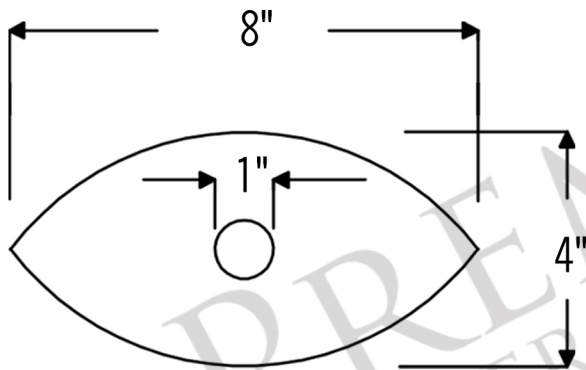

PREMIER  
COPPER PRODUCTS

MODEL NUMBER: SH-L800DB

- \* Description: Hand Hammered Copper 8" Oval Cylinder Pendant Light Shade
- \* Copper Shade Only
- \* Canopy Kit NOT Included
- \* Pendant Type: Down Lighting
- \* Outer Dimension: 8" x 4" x 6"
- \* Socket Hole Dimension: 1"
- \* Finish: Oil Rubbed Bronze
- \* Material Gauge: 18