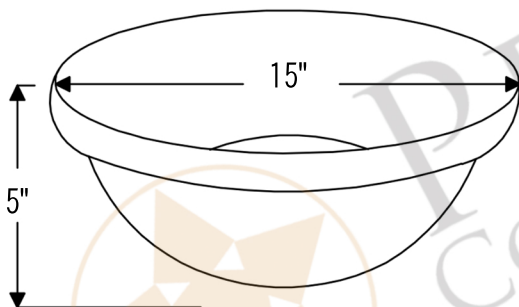

PREMIER
COPPER PRODUCTS

MODEL NUMBER: L018RDB

- Description: Oval Self Rimming Hammered Copper Sink with 1.5" Rim
- Outer Dimension: 18" x 15" x 5"
- Inner Dimension: 15" x 12" x 5"
- Rim: 1.5"
- Drain Opening: 1.5"
- Finish: Oil Rubbed Bronze

CODE/STANDARD COMPLIANCE

* IAPMO/cUPC LISTED

* ORB: Oil Rubbed Bronze

THIS PRODUCT IS HAND CRAFTED, SMALL VARIANCES IN COLOR AND SIZE MAY OCCUR.
DO NOT MAKE ANY INSTALLATION CUTS UNTIL YOU RECEIVE YOUR ITEM(S).