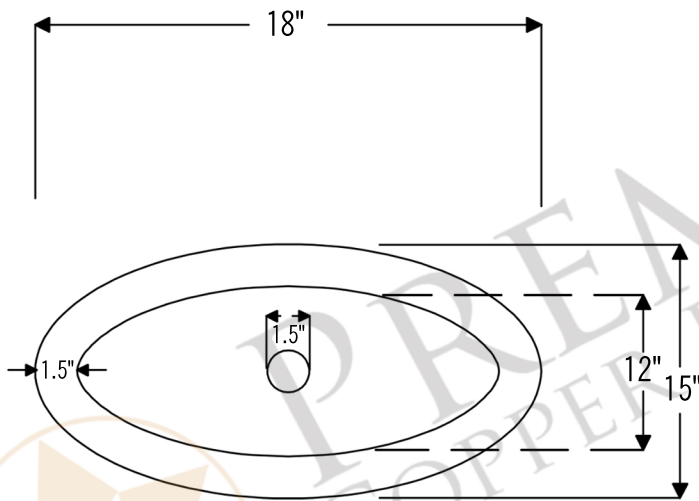

PREMIER
COPPER PRODUCTS

MODEL NUMBER: L018RDB

- Description: Oval Self Rimming Hammered Copper Sink with 1.5" Rim
- Outer Dimension: 18" x 15" x 5"
- Inner Dimension: 15" x 12" x 5"
- Rim: 1.5"
- Drain Opening: 1.5"
- Finish: Oil Rubbed Bronze

CODE/STANDARD COMPLIANCE

* IAPMO/cUPC LISTED

* ORB: Oil Rubbed Bronze

THIS PRODUCT IS HAND CRAFTED, SMALL VARIANCES IN COLOR AND SIZE MAY OCCUR.
DO NOT MAKE ANY INSTALLATION CUTS UNTIL YOU RECEIVE YOUR ITEM(S).