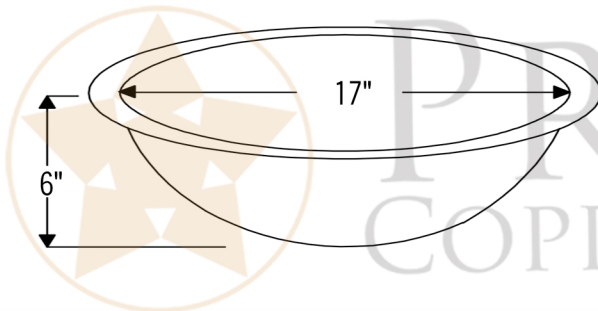

PREMIER
COPPER PRODUCTS

MODEL NUMBER: L019FPC

- Description: 19" Oval Under Counter Hammered Copper Bathroom Sink in Polished Copper
- Outer Dimension: 19" x 14" x 6"
- Inner Dimension: 17" x 12" x 6"
- Rim: 1" Flat Rim
- Drain Opening: 1.5"
- Finish: Polished Copper

CODE/STANDARD COMPLIANCE

* IAPMO/cUPC LISTED

THIS PRODUCT IS HAND CRAFTED, SMALL VARIANCES IN COLOR AND SIZE MAY OCCUR.
DO NOT MAKE ANY INSTALLATION CUTS UNTIL YOU RECEIVE YOUR ITEM(S).