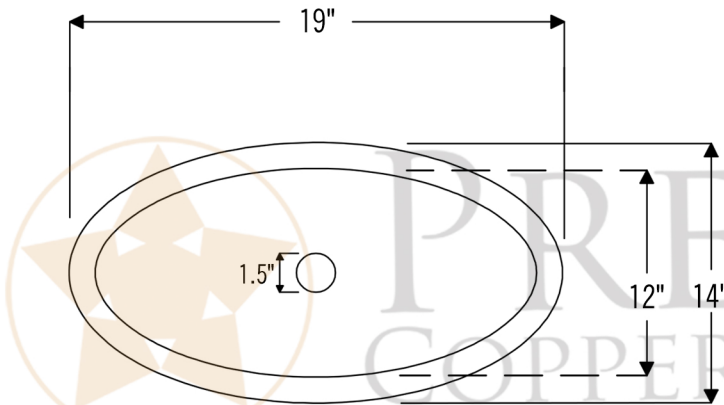

PREMIER
COPPER PRODUCTS

MODEL NUMBER: L019FPC

- Description: 19" Oval Under Counter Hammered Copper Bathroom Sink in Polished Copper
- Outer Dimension: 19" x 14" x 6"
- Inner Dimension: 17" x 12" x 6"
- Rim: 1" Flat Rim
- Drain Opening: 1.5"
- Finish: Polished Copper

CODE/STANDARD COMPLIANCE

* IAPMO/cUPC LISTED

THIS PRODUCT IS HAND CRAFTED, SMALL VARIANCES IN COLOR AND SIZE MAY OCCUR.
DO NOT MAKE ANY INSTALLATION CUTS UNTIL YOU RECEIVE YOUR ITEM(S).