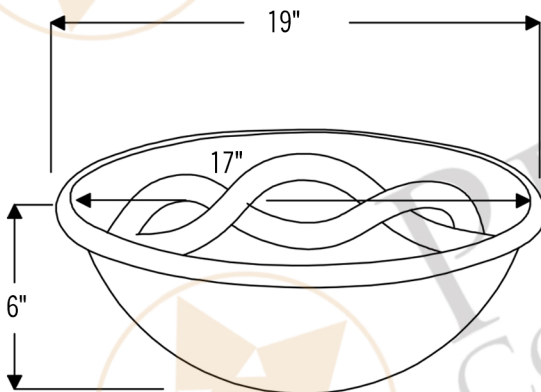

PREMIER
COPPER PRODUCTS

MODEL NUMBER: L019RBDDDB

- Description: Oval Braid Self Rimming Hammered Copper Sink
- Outer Dimension: 19" x 14" x 6"
- Inner Dimension: 17" x 12" x 6"
- Rim: 1"
- Drain Opening: 1.5"
- Finish: Oil Rubbed Bronze
- Design: Braid

CODE/STANDARD COMPLIANCE

* IAPMO/cUPC LISTED

* ORB: Oil Rubbed Bronze

THIS PRODUCT IS HAND CRAFTED, SMALL VARIANCES IN COLOR AND SIZE MAY OCCUR.
DO NOT MAKE ANY INSTALLATION CUTS UNTIL YOU RECEIVE YOUR ITEM(S).