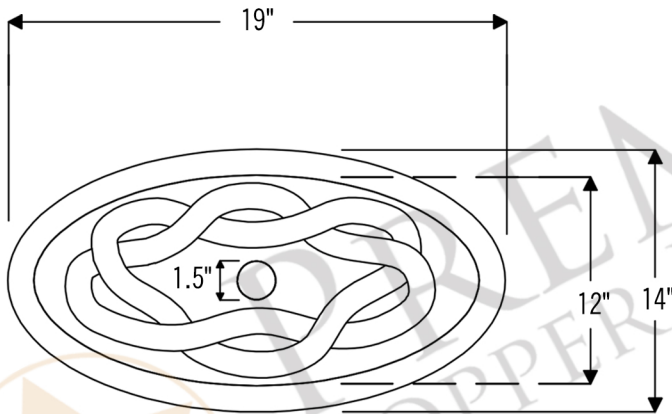

PREMIER
COPPER PRODUCTS

MODEL NUMBER: L019RBDDDB

- Description: Oval Braid Self Rimming Hammered Copper Sink
- Outer Dimension: 19" x 14" x 6"
- Inner Dimension: 17" x 12" x 6"
- Rim: 1"
- Drain Opening: 1.5"
- Finish: Oil Rubbed Bronze
- Design: Braid

CODE/STANDARD COMPLIANCE

* IAPMO/cUPC LISTED

* ORB: Oil Rubbed Bronze

THIS PRODUCT IS HAND CRAFTED, SMALL VARIANCES IN COLOR AND SIZE MAY OCCUR.
DO NOT MAKE ANY INSTALLATION CUTS UNTIL YOU RECEIVE YOUR ITEM(S).