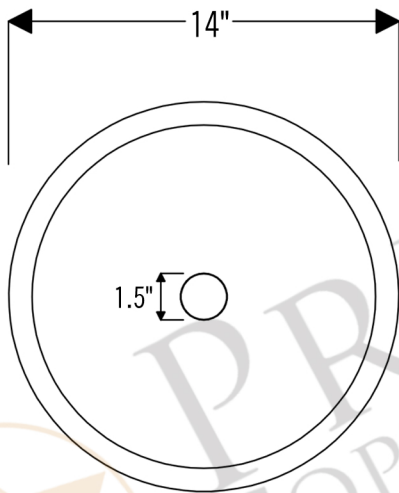

PREMIER
COPPER PRODUCTS

MODEL NUMBER: LR14FDB

- Description: 14" Round Under Counter Hammered Copper Sink
- Outer Dimension: 14" x 6"
- Inner Dimension: 12" x 6"
- Rim: 1"
- Drain Opening: 1.5"
- Finish: Oil Rubbed Bronze

CODE/STANDARD COMPLIANCE

* IAPMO/cUPC LISTED

* ORB: Oil Rubbed Bronze

THIS PRODUCT IS HAND CRAFTED, SMALL VARIANCES IN COLOR AND SIZE MAY OCCUR.
DO NOT MAKE ANY INSTALLATION CUTS UNTIL YOU RECEIVE YOUR ITEM(S).