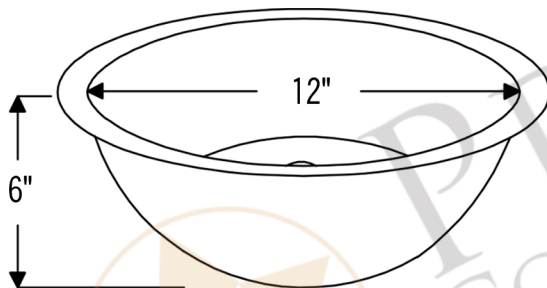

PREMIER
COPPER PRODUCTS

MODEL NUMBER: LR14FDB

- Description: 14" Round Under Counter Hammered Copper Sink
- Outer Dimension: 14" x 6"
- Inner Dimension: 12" x 6"
- Rim: 1"
- Drain Opening: 1.5"
- Finish: Oil Rubbed Bronze

CODE/STANDARD COMPLIANCE

* IAPMO/cUPC LISTED

* ORB: Oil Rubbed Bronze

THIS PRODUCT IS HAND CRAFTED, SMALL VARIANCES IN COLOR AND SIZE MAY OCCUR.
DO NOT MAKE ANY INSTALLATION CUTS UNTIL YOU RECEIVE YOUR ITEM(S).