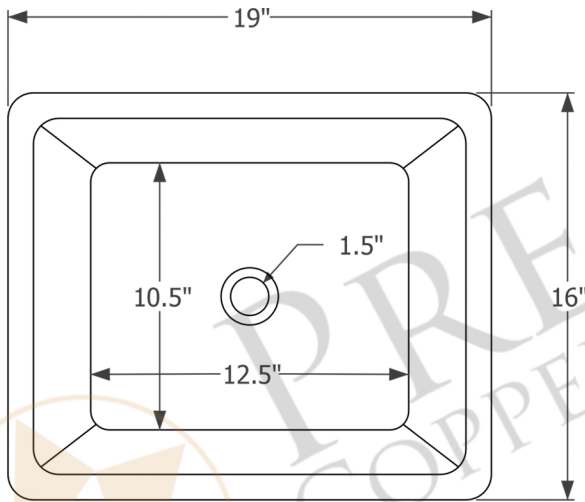

PREMIER
COPPER PRODUCTS

MODEL NUMBER: LREC19DB

- Description: 19" Rectangle Under Counter Hammered Copper Sink
- Outer Dimension: 19" x 16" x 5"
- Inner Dimension: 17" x 14" x 5"
- Rim: 1"
- Drain Opening: 1.5"
- Finish: Oil Rubbed Bronze

CODE/STANDARD COMPLIANCE

* IAPMO/cUPC LISTED

* ORB: Oil Rubbed Bronze

THIS PRODUCT IS HAND CRAFTED, SMALL VARIANCES IN COLOR AND SIZE MAY OCCUR.
DO NOT MAKE ANY INSTALLATION CUTS UNTIL YOU RECEIVE YOUR ITEM(S).