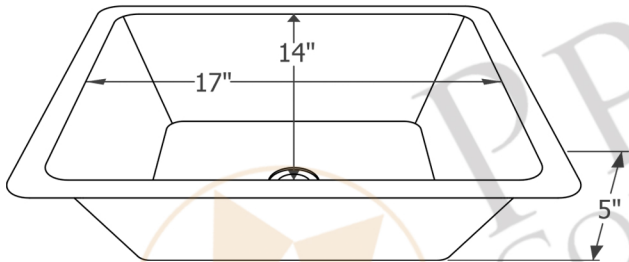

PREMIER
COPPER PRODUCTS

MODEL NUMBER: LREC19DB

- Description: 19" Rectangle Under Counter Hammered Copper Sink
- Outer Dimension: 19" x 16" x 5"
- Inner Dimension: 17" x 14" x 5"
- Rim: 1"
- Drain Opening: 1.5"
- Finish: Oil Rubbed Bronze

CODE/STANDARD COMPLIANCE

* IAPMO/cUPC LISTED

* ORB: Oil Rubbed Bronze

THIS PRODUCT IS HAND CRAFTED, SMALL VARIANCES IN COLOR AND SIZE MAY OCCUR.
DO NOT MAKE ANY INSTALLATION CUTS UNTIL YOU RECEIVE YOUR ITEM(S).