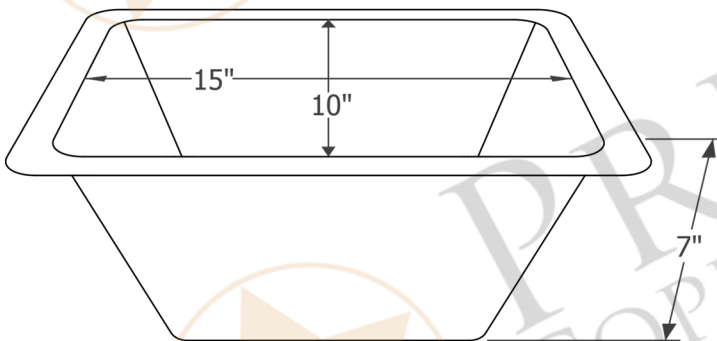

PREMIER
COPPER PRODUCTS

MODEL NUMBER: LRECEN

- Description: 17" Rectangle Under Counter Hammered Copper Sink
- Outer Dimension: 17" x 12" x 7"
- Inner Dimension: 15" x 10" x 7"
- Rim: 1"
- Drain Opening: 1.5"
- Finish: Nickel

CODE/STANDARD COMPLIANCE

* IAPMO/cUPC LISTED

THIS PRODUCT IS HAND CRAFTED, SMALL VARIANCES IN COLOR AND SIZE MAY OCCUR.
DO NOT MAKE ANY INSTALLATION CUTS UNTIL YOU RECEIVE YOUR ITEM(S).