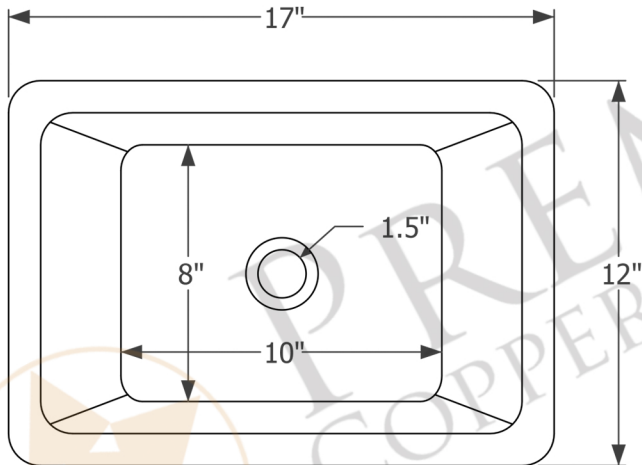

PREMIER
COPPER PRODUCTS

MODEL NUMBER: LRECEN

- Description: 17" Rectangle Under Counter Hammered Copper Sink
- Outer Dimension: 17" x 12" x 7"
- Inner Dimension: 15" x 10" x 7"
- Rim: 1"
- Drain Opening: 1.5"
- Finish: Nickel

CODE/STANDARD COMPLIANCE

* IAPMO/cUPC LISTED

THIS PRODUCT IS HAND CRAFTED, SMALL VARIANCES IN COLOR AND SIZE MAY OCCUR.
DO NOT MAKE ANY INSTALLATION CUTS UNTIL YOU RECEIVE YOUR ITEM(S).