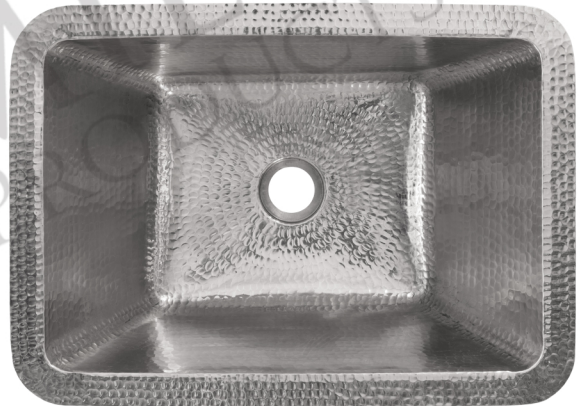

PREMIER
COPPER PRODUCTS

MODEL NUMBER: LRECEN

- Description: 17" Rectangle Under Counter Hammered Copper Sink
- Outer Dimension: 17" x 12" x 7"
- Inner Dimension: 15" x 10" x 7"
- Rim: 1"
- Drain Opening: 1.5"
- Finish: Nickel

CODE/STANDARD COMPLIANCE

* IAPMO/cUPC LISTED

THIS PRODUCT IS HAND CRAFTED, SMALL VARIANCES IN COLOR AND SIZE MAY OCCUR.
DO NOT MAKE ANY INSTALLATION CUTS UNTIL YOU RECEIVE YOUR ITEM(S).