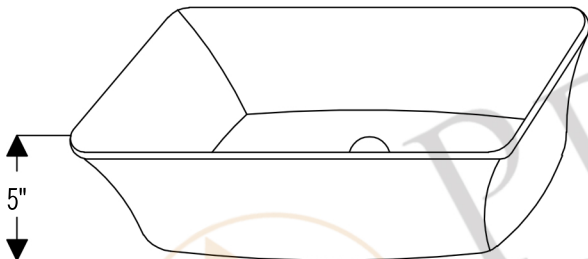

PREMIER
COPPER PRODUCTS

MODEL NUMBER: PVREC17

- Description: Rectangle Hand Forged Old World Copper Vessel Sink
- Outer Dimension: 17" x 13" x 5"
- Drain Opening: 1.5"
- Finish: Oil Rubbed Bronze

CODE/STANDARD COMPLIANCE

* IAPMO/cUPC LISTED

* ORB: Oil Rubbed Bronze

THIS PRODUCT IS HAND CRAFTED, SMALL VARIANCES IN COLOR AND SIZE MAY OCCUR.
DO NOT MAKE ANY INSTALLATION CUTS UNTIL YOU RECEIVE YOUR ITEM(S).