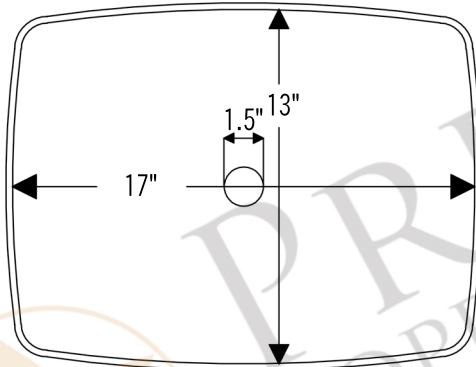

PREMIER
COPPER PRODUCTS

MODEL NUMBER: PVREC17

- Description: Rectangle Hand Forged Old World Copper Vessel Sink
- Outer Dimension: 17" x 13" x 5"
- Drain Opening: 1.5"
- Finish: Oil Rubbed Bronze

CODE/STANDARD COMPLIANCE

* IAPMO/cUPC LISTED

* ORB: Oil Rubbed Bronze

THIS PRODUCT IS HAND CRAFTED, SMALL VARIANCES IN COLOR AND SIZE MAY OCCUR.
DO NOT MAKE ANY INSTALLATION CUTS UNTIL YOU RECEIVE YOUR ITEM(S).