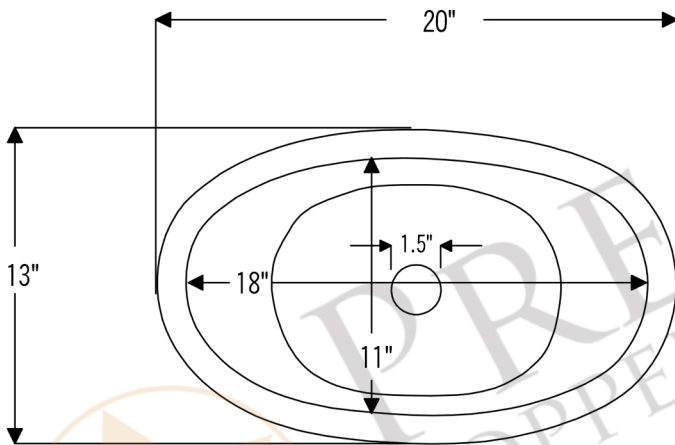

PREMIER
COPPER PRODUCTS

MODEL NUMBER: VBT20DB

- Description: Bath Tub Shaped Vessel Hammered Copper Sink
- Outer Dimension: 20" x 13" x 7"
- Inner Dimension: 18" x 11" x 7"
- Middle Sink Height: 5"
- Rim: 1"
- Drain Opening: 1.5"
- Finish: Oil Rubbed Bronze

CODE/STANDARD COMPLIANCE

* IAPMO/cUPC LISTED

* ORB: Oil Rubbed Bronze

THIS PRODUCT IS HAND CRAFTED, SMALL VARIANCES IN COLOR AND SIZE MAY OCCUR.
DO NOT MAKE ANY INSTALLATION CUTS UNTIL YOU RECEIVE YOUR ITEM(S).