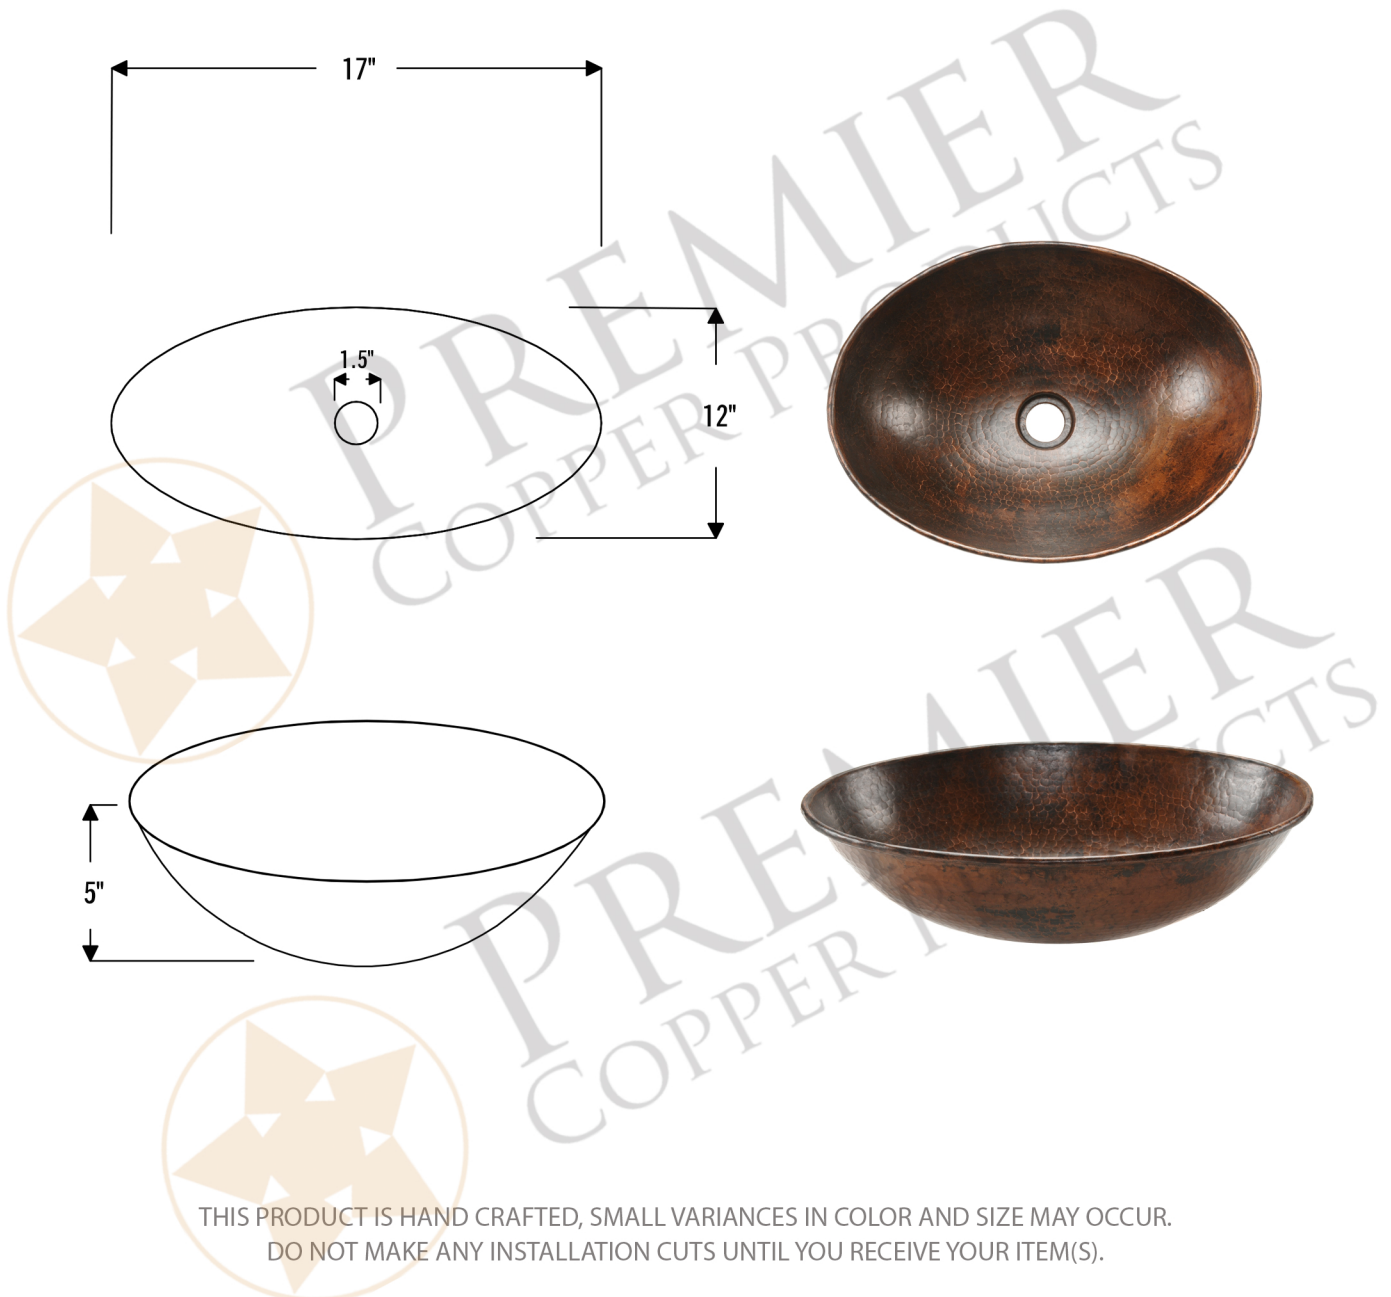

PREMIER
COPPER PRODUCTS

MODEL NUMBER: VO17WDB

- * Description: Oval Wired Rim Vessel Hammered Copper Sink
- * Outer Dimension: 17" x 12" x 5"
- * Rim: 1/4" Wire Rim
- * Drain Opening: 1.5"
- * Finish: Oil Rubbed Bronze

CODE/STANDARD COMPLIANCE

* IAPMO/cUPC LISTED

* ORB: Oil Rubbed Bronze

THIS PRODUCT IS HAND CRAFTED, SMALL VARIANCES IN COLOR AND SIZE MAY OCCUR.
DO NOT MAKE ANY INSTALLATION CUTS UNTIL YOU RECEIVE YOUR ITEM(S).