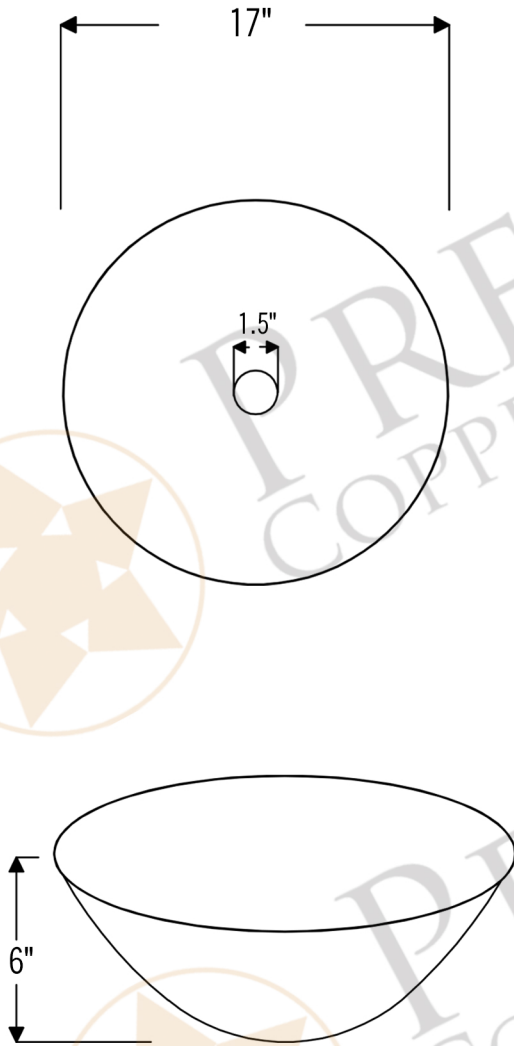

PREMIER
COPPER PRODUCTS

MODEL NUMBER: VR17BDB

- Description: Large Round Vessel Hammered Copper Sink
- Outer Dimension: 17" x 6"
- Drain Opening: 1.5"
- Finish: Oil Rubbed Bronze

CODE/STANDARD COMPLIANCE

* IAPMO/cUPC LISTED

* ORB: Oil Rubbed Bronze

THIS PRODUCT IS HAND CRAFTED, SMALL VARIANCES IN COLOR AND SIZE MAY OCCUR.
DO NOT MAKE ANY INSTALLATION CUTS UNTIL YOU RECEIVE YOUR ITEM(S).