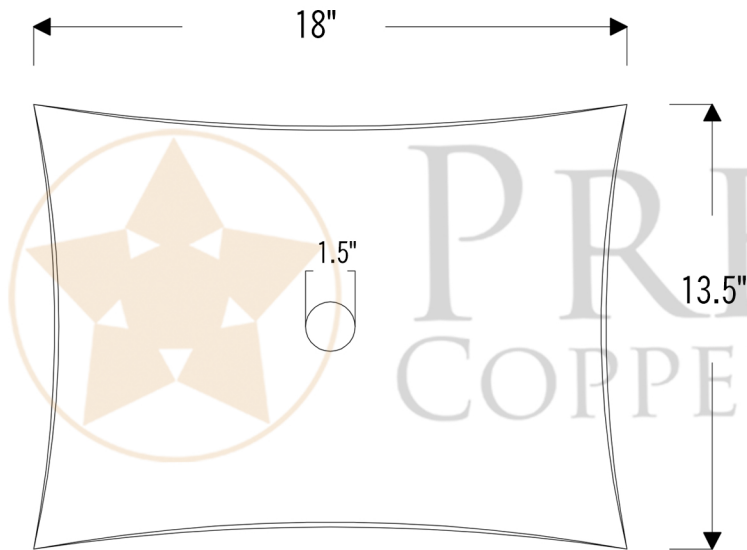

PREMIER
COPPER PRODUCTS

MODEL NUMBER: VREC18MSEN

- Description: 18" Rectangle Modern Slope Hammered Copper Sink in Nickel
- Outer Dimension: 18" x 13.5" x 5.5"
- Center Height: 3.5"
- Installation Type: Vessel, Above Counter 5.5"
- Drain Opening: 1.5"
- Finish: Nickel

CODE/STANDARD COMPLIANCE

* IAPMO/cUPC LISTED

THIS PRODUCT IS HAND CRAFTED, SMALL VARIANCES IN COLOR AND SIZE MAY OCCUR.
DO NOT MAKE ANY INSTALLATION CUTS UNTIL YOU RECEIVE YOUR ITEM(S).