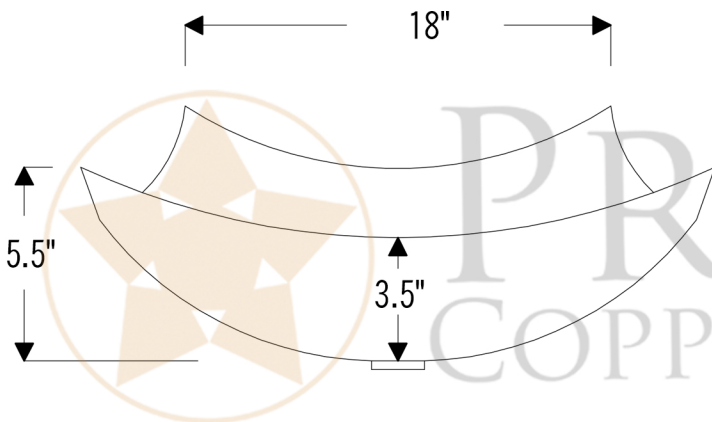

PREMIER
COPPER PRODUCTS

MODEL NUMBER: VREC18MSEN

- Description: 18" Rectangle Modern Slope Hammered Copper Sink in Nickel
- Outer Dimension: 18" x 13.5" x 5.5"
- Center Height: 3.5"
- Installation Type: Vessel, Above Counter 5.5"
- Drain Opening: 1.5"
- Finish: Nickel

CODE/STANDARD COMPLIANCE

* IAPMO/cUPC LISTED

THIS PRODUCT IS HAND CRAFTED, SMALL VARIANCES IN COLOR AND SIZE MAY OCCUR.
DO NOT MAKE ANY INSTALLATION CUTS UNTIL YOU RECEIVE YOUR ITEM(S).