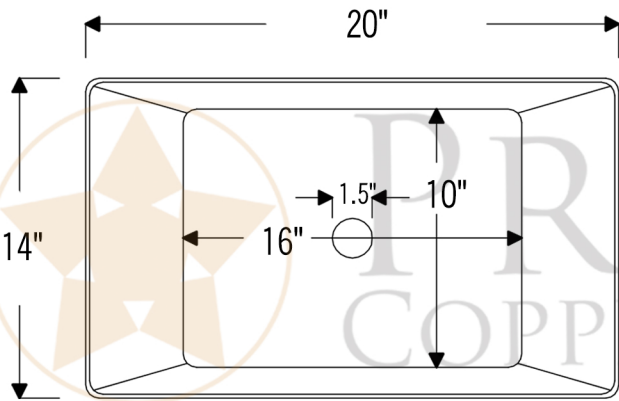

PREMIER  
COPPER PRODUCTS

MODEL NUMBER: VREC2014DB

- \* Description: 20" Rectangle Vessel Hammered Copper Sink
- \* Outer Dimension: 20" x 14" x 4.5"
- \* Bottom Dimension: 16" x 10"
- \* Drain Opening: 1.5"
- \* Finish: Oil Rubbed Bronze | Living Copper

CODE/STANDARD COMPLIANCE

\* IAPMO/cUPC LISTED

THIS PRODUCT IS HAND CRAFTED, SMALL VARIANCES IN COLOR AND SIZE MAY OCCUR.  
DO NOT MAKE ANY INSTALLATION CUTS UNTIL YOU RECEIVE YOUR ITEM(S).