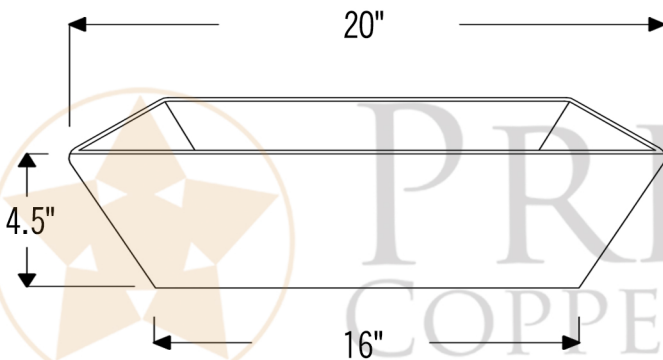

PREMIER  
COPPER PRODUCTS

MODEL NUMBER: VREC2014EN

- \* Description: 20" Rectangle Vessel Hammered Copper Sink in Nickel
- \* Outer Dimension: 20" x 14" x 4.5"
- \* Bottom Dimension: 16" x 10"
- \* Drain Opening: 1.5"
- \* Finish: Nickel

CODE/STANDARD COMPLIANCE

\* IAPMO/cUPC LISTED

THIS PRODUCT IS HAND CRAFTED, SMALL VARIANCES IN COLOR AND SIZE MAY OCCUR.  
DO NOT MAKE ANY INSTALLATION CUTS UNTIL YOU RECEIVE YOUR ITEM(S).