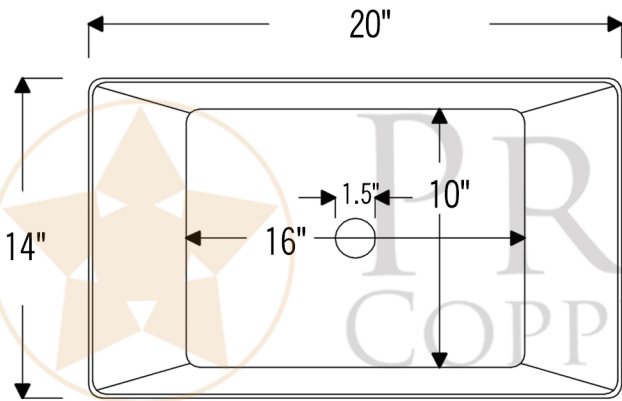

PREMIER  
COPPER PRODUCTS

MODEL NUMBER: VREC2014EN

- \* Description: 20" Rectangle Vessel Hammered Copper Sink in Nickel
- \* Outer Dimension: 20" x 14" x 4.5"
- \* Bottom Dimension: 16" x 10"
- \* Drain Opening: 1.5"
- \* Finish: Nickel

CODE/STANDARD COMPLIANCE

\* IAPMO/cUPC LISTED

THIS PRODUCT IS HAND CRAFTED, SMALL VARIANCES IN COLOR AND SIZE MAY OCCUR.  
DO NOT MAKE ANY INSTALLATION CUTS UNTIL YOU RECEIVE YOUR ITEM(S).