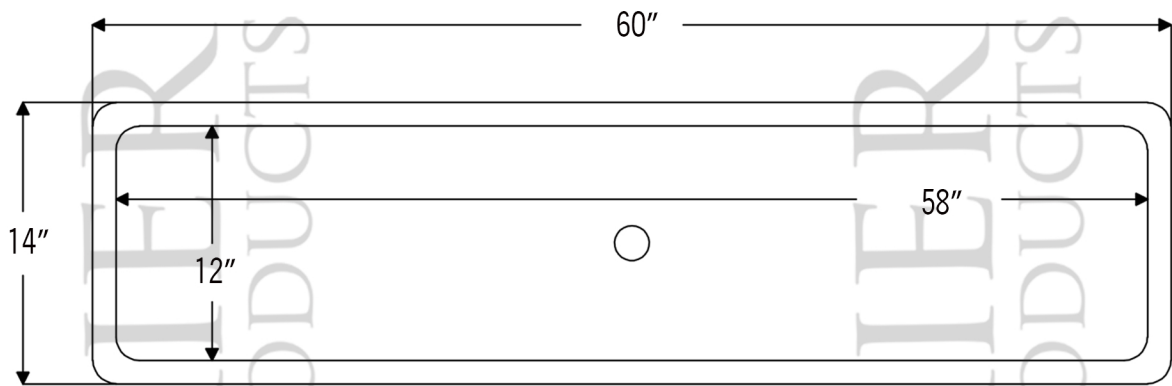

PREMIER  
COPPER PRODUCTS

MODEL NUMBER: VREC60SKDB

- \* Description: 60" Rectangle Skirted Vessel  
Hammered Copper Sink
- \* Outer Dimension: 60" x 14" x 6"
- \* Inner Dimension: 58" x 12" x 3.75"
- \* Center Height: 6"
- \* Skirt Height: 2"
- \* Rim: 1"
- \* Drain Placement: Center
- \* Drain Opening: 1.5"
- \* Finish: Oil Rubbed Bronze | Living Copper

CODE/STANDARD COMPLIANCE

\* IAPMO/cUPC LISTED

THIS PRODUCT IS HAND CRAFTED, SMALL VARIANCES IN COLOR AND SIZE MAY OCCUR.  
DO NOT MAKE ANY INSTALLATION CUTS UNTIL YOU RECEIVE YOUR ITEM(S).