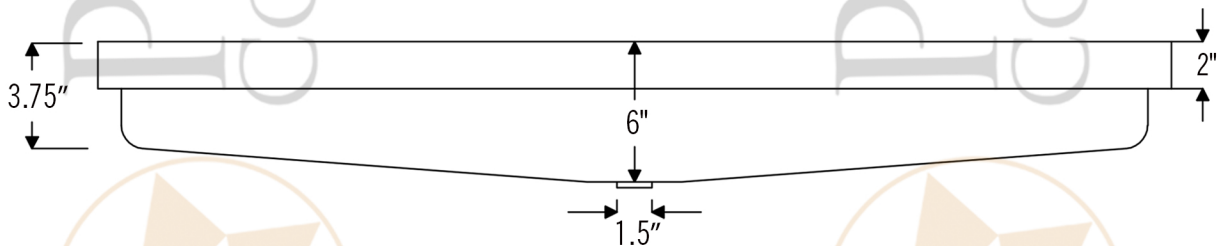

PREMIER  
COPPER PRODUCTS

MODEL NUMBER: VREC60SKDB

- \* Description: 60" Rectangle Skirted Vessel  
Hammered Copper Sink
- \* Outer Dimension: 60" x 14" x 6"
- \* Inner Dimension: 58" x 12" x 3.75"
- \* Center Height: 6"
- \* Skirt Height: 2"
- \* Rim: 1"
- \* Drain Placement: Center
- \* Drain Opening: 1.5"
- \* Finish: Oil Rubbed Bronze | Living Copper

CODE/STANDARD COMPLIANCE

\* IAPMO/cUPC LISTED

THIS PRODUCT IS HAND CRAFTED, SMALL VARIANCES IN COLOR AND SIZE MAY OCCUR.  
DO NOT MAKE ANY INSTALLATION CUTS UNTIL YOU RECEIVE YOUR ITEM(S).