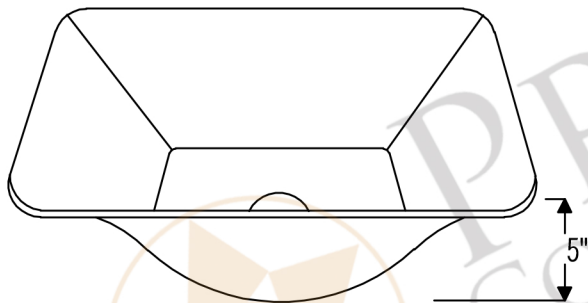

PREMIER
COPPER PRODUCTS

MODEL NUMBER: VSQ14BDB

- Description: Square Vessel Hammered Copper Sink
- Outer Dimension: 14.5" x 14.5" x 5"
- Drain Opening: 1.5"
- Finish: Oil Rubbed Bronze

CODE/STANDARD COMPLIANCE

* IAPMO/cUPC LISTED

* ORB: Oil Rubbed Bronze

THIS PRODUCT IS HAND CRAFTED, SMALL VARIANCES IN COLOR AND SIZE MAY OCCUR.
DO NOT MAKE ANY INSTALLATION CUTS UNTIL YOU RECEIVE YOUR ITEM(S).