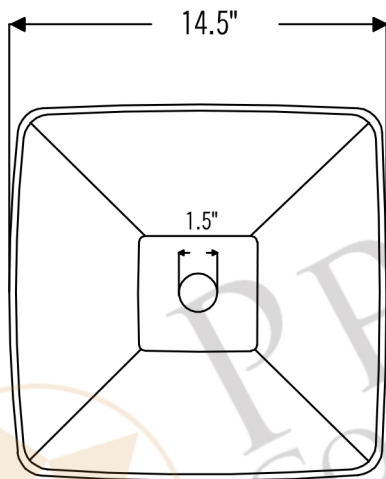

PREMIER
COPPER PRODUCTS

MODEL NUMBER: VSQ14BDB

- Description: Square Vessel Hammered Copper Sink
- Outer Dimension: 14.5" x 14.5" x 5"
- Drain Opening: 1.5"
- Finish: Oil Rubbed Bronze

CODE/STANDARD COMPLIANCE

* IAPMO/cUPC LISTED

* ORB: Oil Rubbed Bronze

THIS PRODUCT IS HAND CRAFTED, SMALL VARIANCES IN COLOR AND SIZE MAY OCCUR.
DO NOT MAKE ANY INSTALLATION CUTS UNTIL YOU RECEIVE YOUR ITEM(S).