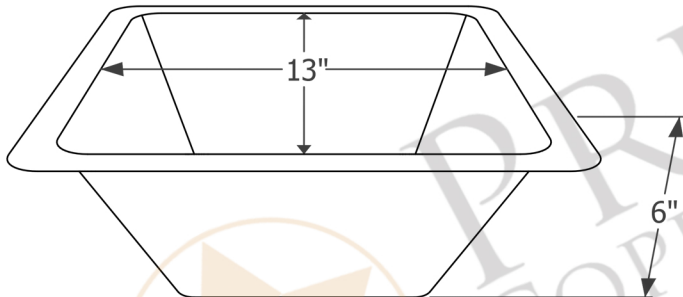

PREMIER
COPPER PRODUCTS

MODEL NUMBER: LSQ15DB

- Description: 15" Square Under Counter Hammered Copper Bathroom Sink
- Outer Dimension: 15" x 15" x 6"
- Inner Dimension: 13" x 13" x 6"
- Rim: 1"
- Drain Opening: 1.5"
- Finish: Oil Rubbed Bronze

CODE/STANDARD COMPLIANCE

* IAPMO/cUPC LISTED

* ORB: Oil Rubbed Bronze

THIS PRODUCT IS HAND CRAFTED, SMALL VARIANCES IN COLOR AND SIZE MAY OCCUR.
DO NOT MAKE ANY INSTALLATION CUTS UNTIL YOU RECEIVE YOUR ITEM(S).