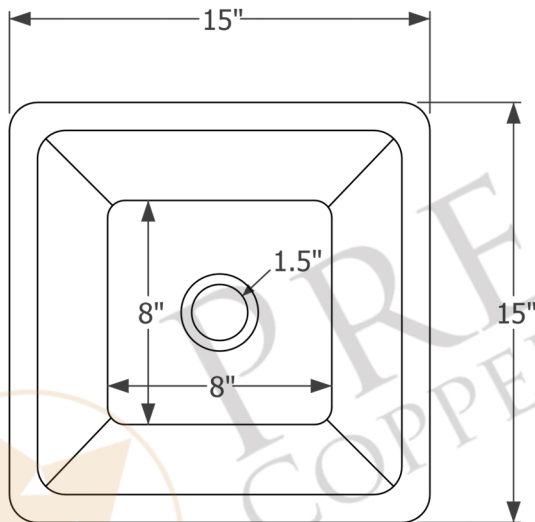

PREMIER
COPPER PRODUCTS

MODEL NUMBER: LSQ15DB

- Description: 15" Square Under Counter Hammered Copper Bathroom Sink
- Outer Dimension: 15" x 15" x 6"
- Inner Dimension: 13" x 13" x 6"
- Rim: 1"
- Drain Opening: 1.5"
- Finish: Oil Rubbed Bronze

CODE/STANDARD COMPLIANCE

* IAPMO/cUPC LISTED

* ORB: Oil Rubbed Bronze

THIS PRODUCT IS HAND CRAFTED, SMALL VARIANCES IN COLOR AND SIZE MAY OCCUR.
DO NOT MAKE ANY INSTALLATION CUTS UNTIL YOU RECEIVE YOUR ITEM(S).