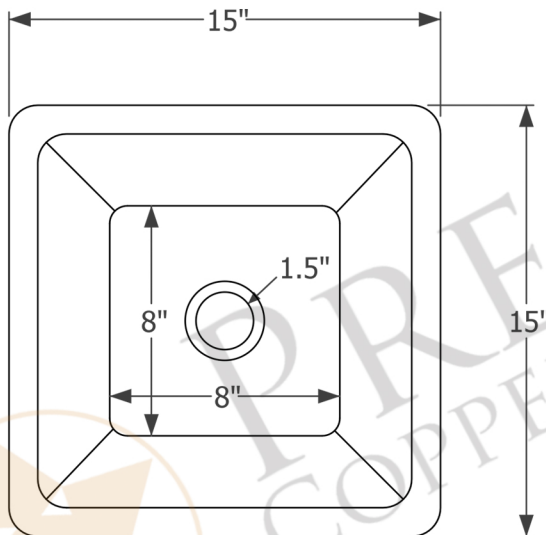

PREMIER  
COPPER PRODUCTS

MODEL NUMBER: LSQ15EN

- \* Description: 15" Square Under Counter Hammered Copper Bathroom Sink
- \* Outer Dimension: 15" x 15" x 6"
- \* Inner Dimension: 13" x 13" x 6"
- \* Rim: 1"
- \* Drain Opening: 1.5"
- \* Finish: Nickel

CODE/STANDARD COMPLIANCE

\* IAPMO/cUPC LISTED

THIS PRODUCT IS HAND CRAFTED, SMALL VARIANCES IN COLOR AND SIZE MAY OCCUR.  
DO NOT MAKE ANY INSTALLATION CUTS UNTIL YOU RECEIVE YOUR ITEM(S).