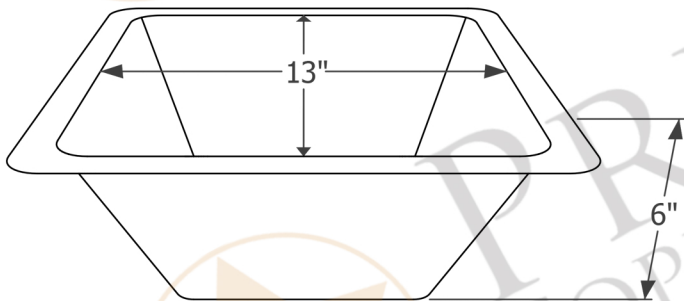

PREMIER
COPPER PRODUCTS

MODEL NUMBER: LSQ15EN

- Description: 15" Square Under Counter Hammered Copper Bathroom Sink
- Outer Dimension: 15" x 15" x 6"
- Inner Dimension: 13" x 13" x 6"
- Rim: 1"
- Drain Opening: 1.5"
- Finish: Nickel

CODE/STANDARD COMPLIANCE

* IAPMO/cUPC LISTED

THIS PRODUCT IS HAND CRAFTED, SMALL VARIANCES IN COLOR AND SIZE MAY OCCUR.
DO NOT MAKE ANY INSTALLATION CUTS UNTIL YOU RECEIVE YOUR ITEM(S).