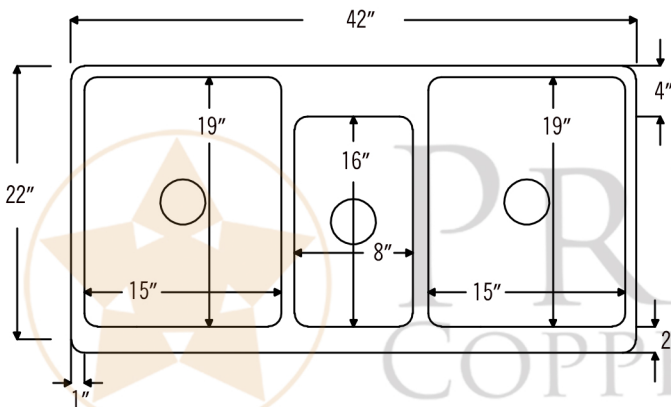

PREMIER
COPPER PRODUCTS

MODEL NUMBER: KATDB422210

- * Description: 42" Hammered Copper Kitchen Apron Triple Basin Sink
- * Outer Dimension: 42" x 22" x 10"
- * Inner Dimension: Left: 15" x 19" x 10" | Center: 8" x 16" x 8" | Right: 15" x 19" x 10"
- * Faucet Mounting Area: 4" x 10"
- * Gauge: 14
- * Rim: 1" Left, Right | 4" Back | 2" Apron Front
- * Dividers: 1" Wide (Optimized)
- * Drain Opening: 3.5"
- * Finish: Oil Rubbed Bronze | Living Copper

CODE/STANDARD COMPLIANCE

* IAPMO/cUPC LISTED

THIS PRODUCT IS HAND CRAFTED, SMALL VARIANCES IN COLOR AND SIZE MAY OCCUR.
DO NOT MAKE ANY INSTALLATION CUTS UNTIL YOU RECEIVE YOUR ITEM(S).