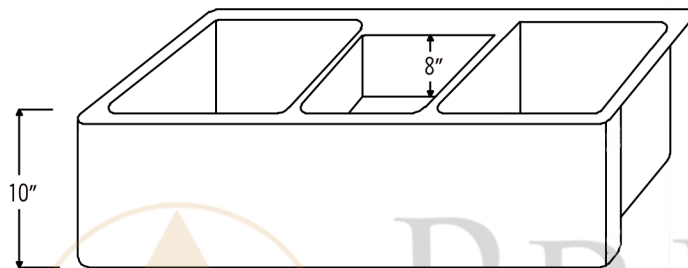

PREMIER
COPPER PRODUCTS

MODEL NUMBER: KATDB422210

- Description: 42" Hammered Copper Kitchen Apron Triple Basin Sink
- Outer Dimension: 42" x 22" x 10"
- Inner Dimension: Left: 15" x 19" x 10" | Center: 8" x 16" x 8" | Right: 15" x 19" x 10"
- Faucet Mounting Area: 4" x 10"
- Gauge: 14
- Rim: 1" Left, Right | 4" Back | 2" Apron Front
- Dividers: 1" Wide (Optimized)
- Drain Opening: 3.5"
- Finish: Oil Rubbed Bronze | Living Copper

CODE/STANDARD COMPLIANCE

* IAPMO/cUPC LISTED

THIS PRODUCT IS HAND CRAFTED, SMALL VARIANCES IN COLOR AND SIZE MAY OCCUR.
DO NOT MAKE ANY INSTALLATION CUTS UNTIL YOU RECEIVE YOUR ITEM(S).