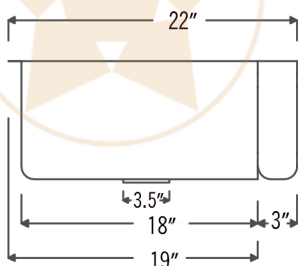

PREMIER
COPPER PRODUCTS

MODEL NUMBER: KATDB422210

- Description: 42" Hammered Copper Kitchen Apron Triple Basin Sink
- Outer Dimension: 42" x 22" x 10"
- Inner Dimension: Left: 15" x 19" x 10" | Center: 8" x 16" x 8" | Right: 15" x 19" x 10"
- Faucet Mounting Area: 4" x 10"
- Gauge: 14
- Rim: 1" Left, Right | 4" Back | 2" Apron Front
- Dividers: 1" Wide (Optimized)
- Drain Opening: 3.5"
- Finish: Oil Rubbed Bronze | Living Copper

CODE/STANDARD COMPLIANCE

* IAPMO/cUPC LISTED

THIS PRODUCT IS HAND CRAFTED, SMALL VARIANCES IN COLOR AND SIZE MAY OCCUR.
DO NOT MAKE ANY INSTALLATION CUTS UNTIL YOU RECEIVE YOUR ITEM(S).