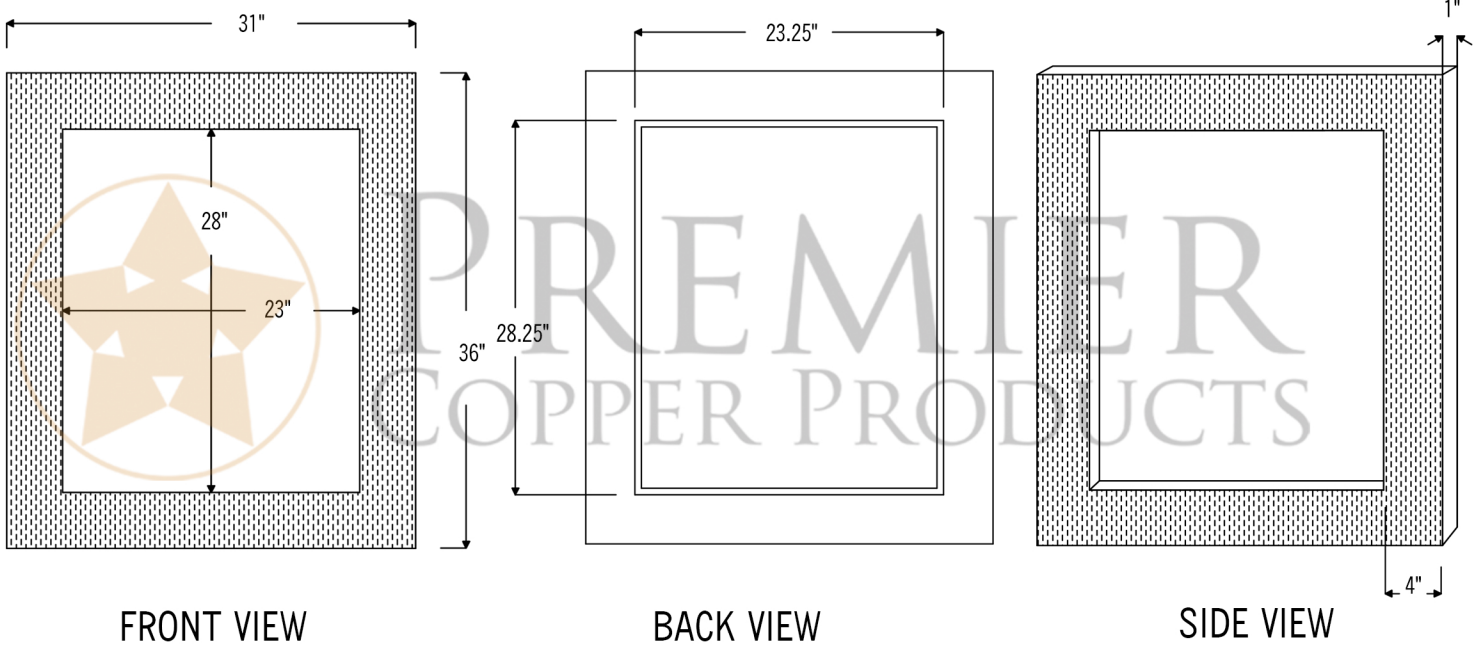

PREMIER  
COPPER PRODUCTS

MODEL NUMBER: MFREC3631-TR

- \* Description: 36" Hand Hammered Rectangle Copper Mirror with Tree Design
- \* Outer Dimension: 36" x 31" x 1"
- \* Inner Dimension: 28" x 23" x 1"
- \* Frame: 4"
- \* Finish: Oil Rubbed Bronze
- \* Design: Tree

THIS PRODUCT IS HAND CRAFTED, SMALL VARIANCES IN COLOR AND SIZE MAY OCCUR.