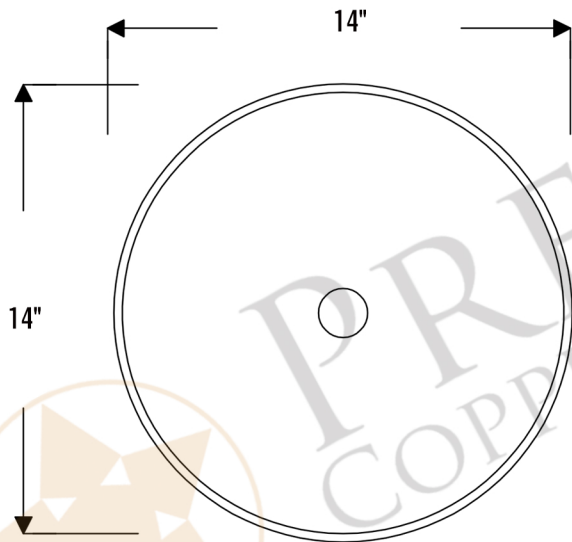

**PREMIER**  
COPPER PRODUCTS

CODE/STANDARD COMPLIANCE

\* IAPMO/cUPC LISTED

**MODEL NUMBER: TFVR14PB**

**DESCRIPTION: Terra Firma 14" Round Vessel Sink**

**OUTER DIMENSION: 14" x 4"**

**BOTTOM SINK FLOOR DIMENSION: 9" Rounded**

**SINK HEIGHT: 4"**

**TEXTURE: Terra Firma**

**FINISH: Polished Brass**

**RIM: Hand Forged Polished Top Rim**

**DRAIN OPENING: 1.5"**

**INSTALLATION TYPE: Vessel**

THIS PRODUCT IS HAND CRAFTED, SMALL VARIANCES IN COLOR AND SIZE MAY OCCUR.  
DO NOT MAKE ANY INSTALLATION CUTS UNTIL YOU RECEIVE YOUR ITEM(S).