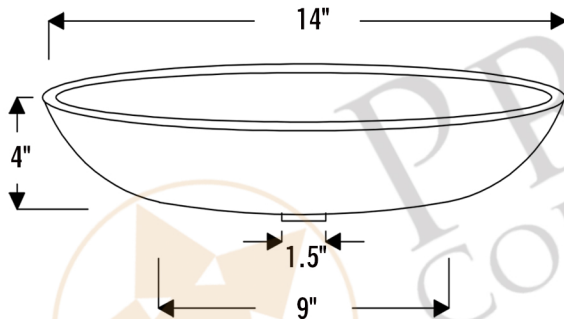

**PREMIER**  
COPPER PRODUCTS

CODE/STANDARD COMPLIANCE

\* IAPMO/cUPC LISTED

**MODEL NUMBER: TFVR14PB**

**DESCRIPTION: Terra Firma 14" Round Vessel Sink**

**OUTER DIMENSION: 14" x 4"**

**BOTTOM SINK FLOOR DIMENSION: 9" Rounded**

**SINK HEIGHT: 4"**

**TEXTURE: Terra Firma**

**FINISH: Polished Brass**

**RIM: Hand Forged Polished Top Rim**

**DRAIN OPENING: 1.5"**

**INSTALLATION TYPE: Vessel**

THIS PRODUCT IS HAND CRAFTED, SMALL VARIANCES IN COLOR AND SIZE MAY OCCUR.  
DO NOT MAKE ANY INSTALLATION CUTS UNTIL YOU RECEIVE YOUR ITEM(S).